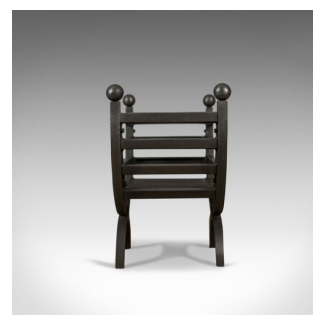

Contemporary Fire Basket, English, Fireplace Accessory, Iron Grate

DESCRIPTION

Our Stock # 11.3482

This is a contemporary fire basket, an English fireplace accessory with an integrated iron grate.

- A fire grate presented in very good condition
- A quality free-standing basket in attractive cast iron
- Standing on arched feet with square section legs
- Solidly constructed and suitable for all fuel types
- Quadruple rail design in demi-lune form rising to ball finials
- Robust, of quality craftsmanship and finished in traditional graphite

A simply lovely grate to be welcomed into any fireside location, delivered ready for the home.

Search [London Fine for #11.3482](#) , or scan the QR code for more photos and details

DIMENSIONS

Max Width: 58cm (22.75")

Max Depth: 30cm (11.75")

Max Height: 47cm (18.5")