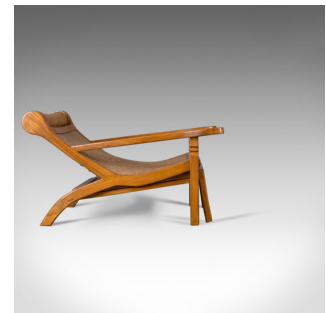

Vintage Plantation Chair, Hardwood Steamer, Recliner, Mid-Century Modern

DESCRIPTION

Our Stock # 18.5208

This is a vintage plantation chair, a hardwood steamer recliner from the mid 20th century, circa 1970.

- Comfortable recliner with integrated foot rest
- Hardwood frame in very good order throughout
- Displaying attractive caramel tones in a wax polished finish
- Deep, taught seat close woven in cane
- Revolving, shaped head rest
- Long and broad armrests with inset cup holder

A super example of a vintage plantation recliner. Solid joints and construction, delivered waxed, polished and ready for the home.

Search [London Fine for #18.5208](#) , or scan the QR code for more photos and details