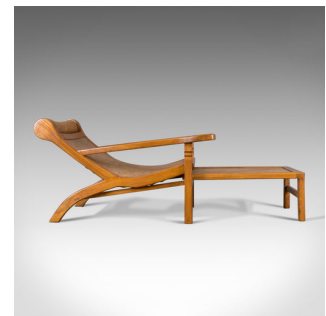

Vintage Plantation Chair, Hardwood Steamer, Recliner, Mid-Century Modern

DESCRIPTION

Our Stock # 18.5208

This is a vintage plantation chair, a hardwood steamer recliner from the mid 20th century, circa 1970.

- Comfortable recliner with integrated foot rest
- Hardwood frame in very good order throughout
- Displaying attractive caramel tones in a wax polished finish
- Deep, taught seat close woven in cane
- Revolving, shaped head rest
- Long and broad armrests with inset cup holder

A super example of a vintage plantation recliner. Solid joints and construction, delivered waxed, polished and ready for the home.

Search [London Fine for #18.5208](#) , or scan the QR code for more photos and details

DIMENSIONS

Max Width: 78cm (30.75")

Max Depth: 114cm (45")

Max Height: 69cm (27.25")

Seat Width: 55cm (21.75")

Seat Depth: 81.5cm (32")

Seat Height: 39cm (15.25")

Footrest extends: 70cm (27.5")