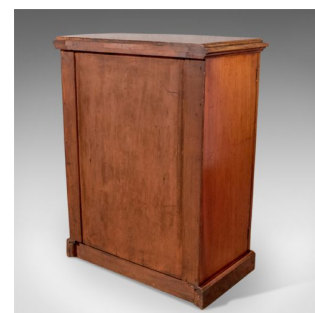

Antique Quality Side Cabinet Cupboard Flame Mahogany English Victorian
C1880

DESCRIPTION

Our Stock # 11.3414

A most pleasing side cabinet presented in good antique condition by the noted maker George Davis, of Plymouth, England.

- With classic Victorian detailing to this well crafted item of functional furniture
- Delightfully dressed with fine flame mahogany to the field panel doors
- Usefully sized offering practical storage and an upper surface perfect for display or a lamp
 - Rising from a continuous plinth, with moulded edge, through a full height pair of doors showing concave relief to the raised moulding at the crown of the inset panel
 - Desirable deep top balances the whole with a step to the pleasingly patinated top
 - Doors open on brass hinging to reveal a clean interior with sliding/removeable baize lined tray
- Attractive mahogany showing lightness of tone, quality grain and fine aged colour
- Brass lock escutcheon & brass lock - untested as correct key absent
- Bearing the original makers plate
- Of quality craftsmanship with attractive proportions