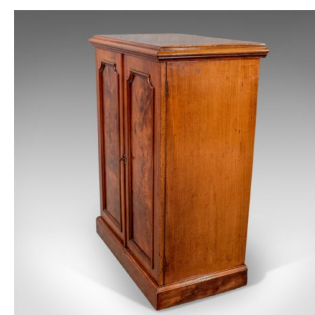

Antique Quality Side Cabinet Cupboard Flame Mahogany English Victorian
C1880

DESCRIPTION

Our Stock # 11.3414

A most pleasing side cabinet presented in good antique condition by the noted maker George Davis, of Plymouth, England.

- With classic Victorian detailing to this well crafted item of functional furniture
- Delightfully dressed with fine flame mahogany to the field panel doors
- Usefully sized offering practical storage and an upper surface perfect for display or a lamp
 - Rising from a continuous plinth, with moulded edge, through a full height pair of doors showing concave relief to the raised moulding at the crown of the inset panel
 - Desirable deep top balances the whole with a step to the pleasingly patinated top
 - Doors open on brass hinging to reveal a clean interior with sliding/removeable baize lined tray
- Attractive mahogany showing lightness of tone, quality grain and fine aged colour
- Brass lock escutcheon & brass lock - untested as correct key absent
- Bearing the original makers plate
- Of quality craftsmanship with attractive proportions