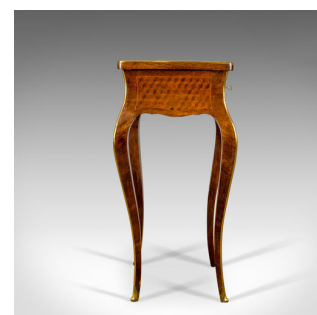

French Antique Vanity Table, Jewellery Box, Kingwood, 19th Century, Circa 1880

DESCRIPTION

Our Stock # 18.5126

This is a French antique vanity table, a jewellery box table in kingwood dating to the late 19th century, circa 1880.

- The kingwood displaying good colour and grain interest
- Finished in an appealing 'jeux de fond' cube marquetry
- Attractive French styling in good proportion
- The shaped top displays well around a central octagonal cartouche
- Crossbanded frame and trimmed with a brass inlay
- The serpentine apron continuing the cubed theme
- Raised on slender cabriole legs
- Herringbone grained flanking inlaid brass contour
- Capped with ormolu mounts to the feet
- Brass keyhole escutcheon with working lock and key
- Mirror fitted to the inside of the lid that holds up on an adjustable, locking stay

Search [London Fine for #18.5126](#) , or scan the QR code for more photos and details

DIMENSIONS

Max Width: 50cm (19.75")

Max Depth: 38cm (15")

Max Height: 75cm (29.5")