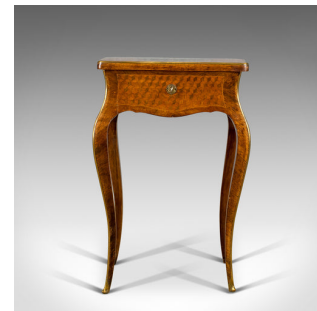

French Antique Vanity Table, Jewellery Box, Kingwood, 19th Century, Circa 1880

DESCRIPTION

Our Stock # 18.5126

This is a French antique vanity table, a jewellery box table in kingwood dating to the late 19th century, circa 1880.

- The kingwood displaying good colour and grain interest
- Finished in an appealing 'jeux de fond' cube marquetry
- Attractive French styling in good proportion
- The shaped top displays well around a central octagonal cartouche
- Crossbanded frame and trimmed with a brass inlay
- The serpentine apron continuing the cubed theme
- Raised on slender cabriole legs
- Herringbone grained flanking inlaid brass contour
- Capped with ormolu mounts to the feet
- Brass keyhole escutcheon with working lock and key
- Mirror fitted to the inside of the lid that holds up on an adjustable, locking stay

Search [London Fine for #18.5126](#) , or scan the QR code for more photos and details

DIMENSIONS

Max Width: 50cm (19.75")

Max Depth: 38cm (15")

Max Height: 75cm (29.5")