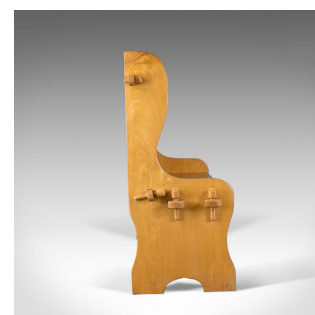

Mid-Century Modern Pine Settle, English Bench, Pew, Hall, Kitchen, Boot Room

DESCRIPTION

Our Stock # 18.5194

This is a mid-century modern pine settle, an English bench or pew, ideal for the hall, kitchen or boot room.

- Solid pine plank construction with a waxed finish
- Tongue and groove boards to the back with winged sides
- Solid seat slab rising from shaped 'mouse hole' legs
- Attractive pegged joint construction
- Rustic, provincial charm

A stable and useful bench seat. Solid joints and construction. Delivered Waxed, polished and ready for the home.

Search [London Fine for #18.5194](#), or scan the QR code for more photos and details

DIMENSIONS