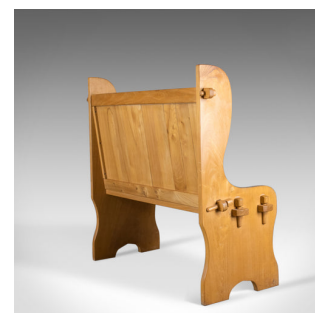

Mid-Century Modern Pine Settle, English Bench, Pew, Hall, Kitchen, Boot Room

DESCRIPTION

Our Stock # 18.5194

This is a mid-century modern pine settle, an English bench or pew, ideal for the hall, kitchen or boot room.

- Solid pine plank construction with a waxed finish
- Tongue and groove boards to the back with winged sides
- Solid seat slab rising from shaped 'mouse hole' legs
- Attractive pegged joint construction
- Rustic, provincial charm

A stable and useful bench seat. Solid joints and construction. Delivered Waxed, polished and ready for the home.

Search [London Fine for #18.5194](#), or scan the QR code for more photos and details

DIMENSIONS

Max Width: 127cm (50")
Max Depth: 50cm (19.75")
Max Height: 118cm (46.5")
Seat Width: 110cm (43.25")
Seat Depth: 37cm (14.5")
Seat Height: 46cm (18")

LIST PRICE

£675.00