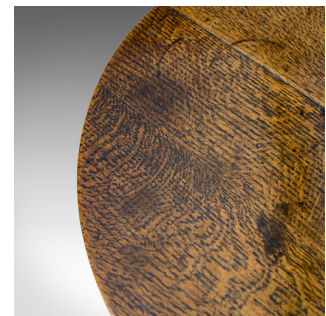

Antique Tilt Top Table, Georgian, Oak, Side, Lamp, English Circa 1800

**DESCRIPTION**

Our Stock # 18.5199

This is a good example of a provincial antique tilt top table dating to the late Georgian period, English circa 1800.

- English oak displaying good grain detail with wisps of medullary rays
- Deep, dark and rich tones with a desirable aged patina
- Planked top with a wax polished finish
- Raised on typical swept cabriole legs to spade feet
- Stout, turned stem with classical overtones
- Brass catch to lock table into position

A charming country piece with solid joints and construction. Delivered waxed, polished and ready for the home.

Search [London Fine for #18.5199](#) , or scan the QR code for more photos and details

DIMENSIONS