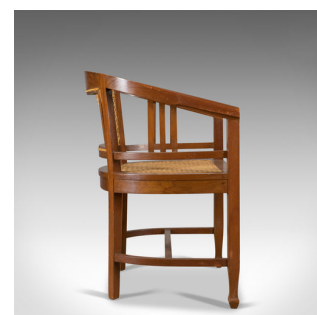

Set of Four Elbow Chairs, C20th Contemporary Tub Dining Chairs, Cane, Bergere

DESCRIPTION

Our Stock # 18.5209

This is a set of four elbow chairs, 20th century, contemporary tub dining chairs in a cane bergere style displaying oriental influence.

- Solid mahogany frames in good order throughout
- The chairs display well in rich, coffee tones
- Of quality craftsmanship, solidly constructed
- The cane in very good order and offering a comfortable seat
- Raked horseshoe armrest supported by front legs
- A triple bar decoration complimenting the design
- Square section legs united by a shaped 'H' stretcher

A good set of four elbow chairs ideal for the kitchen or conservatory. Solid joints and construction, delivered waxed, polished and ready for the home.

Search [London Fine for #18.5209](#), or scan the QR code for more photos and details

DIMENSIONS

Max Width: 59cm (23.25")
Max Depth: 50.5cm (20")
Max Height: 82cm (32.25")
Seat Width: 49cm (19.25")
Seat Depth: 46cm (18")
Seat Height: 48cm (19")