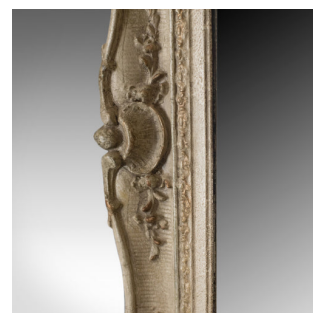

## Antique Wall Mirror, Painted, English, Victorian, Mid-Sized Circa 1900

**DESCRIPTION**

Our Stock # 18.5273

This is an antique wall mirror, a painted English, Victorian picture frame dating to the late 19th century circa 1900.

- Attractive, Victorian painted gesso frame
- Decorated with scrolls, foliate detail and motif
- 19th Century classical taste
- Later mirror plate in very good order
- Can be hung portrait or landscape, fittings supplied
- Of quality craftsmanship and in good antique order

An attractive wall mirror for any room in the home. Solid joints and construction, delivered ready for the home.

Search [London Fine for #18.5273](#), or scan the QR code for more photos and details

**DIMENSIONS**

Max Width: 57cm (22.5")

Max Depth: 6cm (2.25")

Max Height: 63cm (24.75")