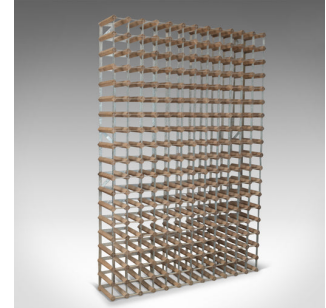

Vintage Wine Rack, 18 Case, 216 Bottle, Cellar Racking, Wooden, Galvanised Frame

DESCRIPTION

Our Stock # 18.5200

This is a 20th century vintage wine rack, 18 case, 216 bottle storage for the cellar, wooden racking on galvanised frame.

- Classic design for maximum storage
- 216 individual locations
- To store 18 cases of 12 bottles
- Solid and stable

Super 20th century vintage wine rack. Solid joints and construction, delivered ready for the home.

Search [London Fine for #18.5200](#), or scan the QR code for more photos and details

DIMENSIONS

Max Width: 119cm (46.75")

Max Depth: 22cm (8.75")

Max Height: 176cm (69.25")