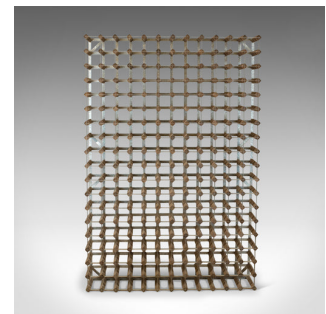

Vintage Wine Rack, 18 Case, 216 Bottle, Cellar Racking, Wooden, Galvanised Frame

DESCRIPTION

Our Stock # 18.5200

This is a 20th century vintage wine rack, 18 case, 216 bottle storage for the cellar, wooden racking on galvanised frame.

- Classic design for maximum storage
- 216 individual locations
- To store 18 cases of 12 bottles
- Solid and stable

Super 20th century vintage wine rack. Solid joints and construction, delivered ready for the home.

Search [London Fine for #18.5200](#), or scan the QR code for more photos and details

DIMENSIONS

Max Width: 119cm (46.75")

Max Depth: 22cm (8.75")

Max Height: 176cm (69.25")