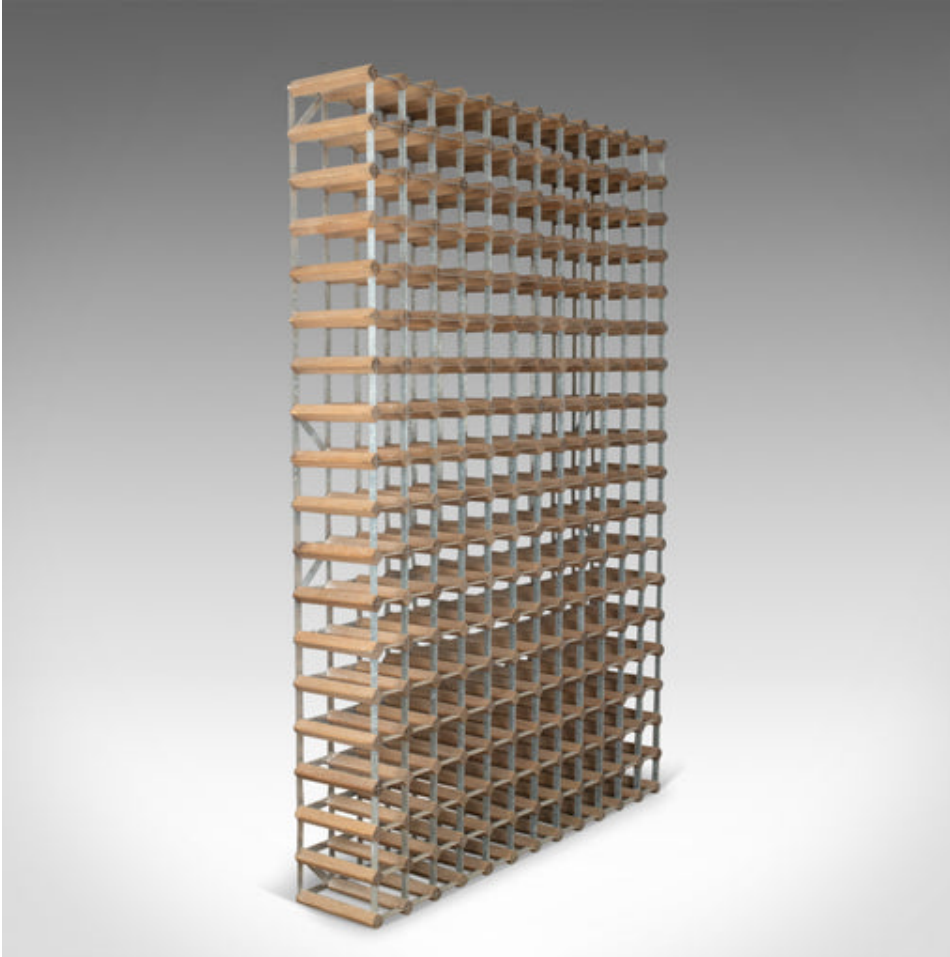

Vintage Wine Rack, 18 Case, 216 Bottle, Cellar Racking, Wooden, Galvanised Frame

DESCRIPTION

Our Stock # 18.5200

This is a 20th century vintage wine rack, 18 case, 216 bottle storage for the cellar, wooden racking on galvanised frame.

- Classic design for maximum storage
- 216 individual locations
- To store 18 cases of 12 bottles
- Solid and stable

Super 20th century vintage wine rack. Solid joints and construction, delivered ready for the home.

Search [London Fine for #18.5200](#), or scan the QR code for more photos and details

DIMENSIONS

Max Width: 119cm (46.75")

Max Depth: 22cm (8.75")

Max Height: 176cm (69.25")