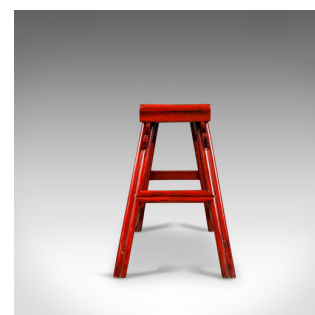

Traditional Chinese Two Seat Bench, 20th Century, Red, Lacquer

DESCRIPTION

Our Stock # 18.5202

This is a traditional Chinese two seat bench crafted in the late 20th century. A red lacquered, elm bench.

- Of quality craftsmanship
- Chinese elm displaying grain interest in the seat panel
- Finished in an opaque red lacquer
- Thick, shaped seat panel for comfort
- Shaped apron and pierced brackets
- A-Frame united by a footrest box stretcher for added strength

A super example of a traditional Chinese bench with solid joints and construction. Delivered waxed, polished and ready for the home.

Search [London Fine for #18.5202](#) , or scan the QR code for more photos and details

DIMENSIONS

Max Width: 90cm (35.5")
 Max Depth: 36cm (14.25")
 Max Height: 50cm (19.75")
 Seat Width: 90cm (35.5")
 Seat Depth: 20.5cm (8")
 Seat Height: 48cm (19")