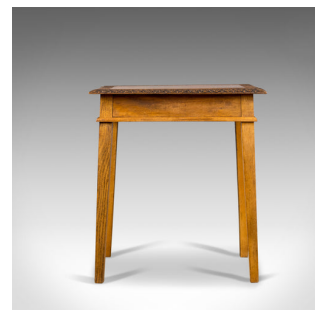

Antique Side Table, Carved, English, Oak, Occasional, Early C20th, Circa 1930

DESCRIPTION

Our Stock # 18.5219

This is an antique side table, a carved, English oak occasional table dating to the early 20th century circa 1930.

- Delightful colour with grain interest
- Desirable aged patina and a wax polished finish
- Appealing modest dimensions in good proportion
- The top with intricate carved reciprocating border
- Repeated in the chamfered edge detail
- Shallow frieze and raised on square section tapered legs

A fine antique side table with solid joints and construction. Delivered waxed, polished and ready for the home.

Search [London Fine for #18.5219](#), or scan the QR code for more photos and details

DIMENSIONS

Max Width: 53cm (20.75")

Max Depth: 32cm (12.5")

Max Height: 60cm (23.5")