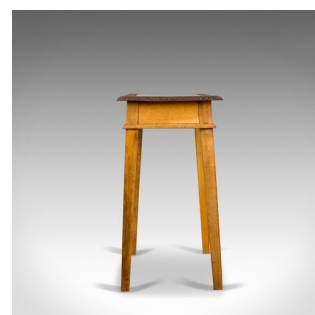

Antique Side Table, Carved, English, Oak, Occasional, Early C20th, Circa 1930

DESCRIPTION

Our Stock # 18.5219

This is an antique side table, a carved, English oak occasional table dating to the early 20th century circa 1930.

- Delightful colour with grain interest
- Desirable aged patina and a wax polished finish
- Appealing modest dimensions in good proportion
- The top with intricate carved reciprocating border
- Repeated in the chamfered edge detail
- Shallow frieze and raised on square section tapered legs

A fine antique side table with solid joints and construction. Delivered waxed, polished and ready for the home.

Search [London Fine for #18.5219](#), or scan the QR code for more photos and details

DIMENSIONS

Max Width: 53cm (20.75")

Max Depth: 32cm (12.5")

Max Height: 60cm (23.5")