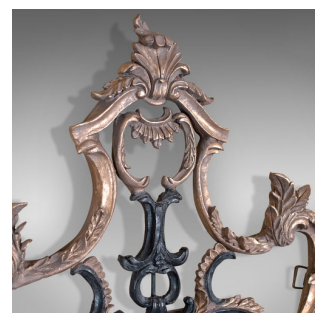

Large Antique Wall Mirror, Victorian, Classical Revival, Metal, Giltwood, Gesso

DESCRIPTION

Our Stock # 18.5249

This is a large antique wall mirror, a Victorian classical revival mirror in gilt metal, giltwood and gesso frame, dating to circa 1900.

- A striking combination in the black and gold framework
- Pierced garlands, shells, scrolls and foliate detail
- Inner black painted, shaped mirror frame
- Quality, later, bevelled mirror plate
- Supplied with fixings ready to hang

An appealing and highly decorative mirror, ready for the home.

Search [London Fine for #18.5249](#) , or scan the QR code for more photos and details

DIMENSIONS

Max Width: 76cm (30")

Max Depth: 5cm (2")

Max Height: 146cm (57.5")