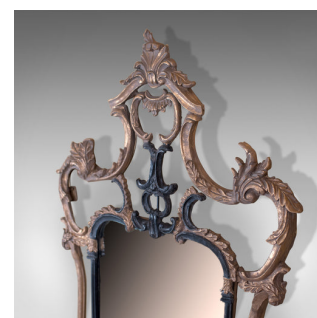

Large Antique Wall Mirror, Victorian, Classical Revival, Metal, Giltwood, Gesso

DESCRIPTION

Our Stock # 18.5249

This is a large antique wall mirror, a Victorian classical revival mirror in gilt metal, giltwood and gesso frame, dating to circa 1900.

- A striking combination in the black and gold framework
- Pierced garlands, shells, scrolls and foliate detail
- Inner black painted, shaped mirror frame
- Quality, later, bevelled mirror plate
- Supplied with fixings ready to hang

An appealing and highly decorative mirror, ready for the home.

Search [London Fine for #18.5249](#) , or scan the QR code for more photos and details

DIMENSIONS

Max Width: 76cm (30")

Max Depth: 5cm (2")

Max Height: 146cm (57.5")