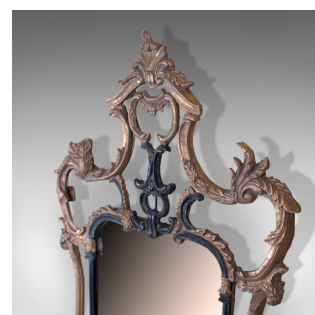

Large Antique Wall Mirror, Victorian, Classical Revival, Metal, Giltwood, Gesso

DESCRIPTION

Our Stock # 18.5249

This is a large antique wall mirror, a Victorian classical revival mirror in gilt metal, giltwood and gesso frame, dating to circa 1900.

- A striking combination in the black and gold framework
- Pierced garlands, shells, scrolls and foliate detail
- Inner black painted, shaped mirror frame
- Quality, later, bevelled mirror plate
- Supplied with fixings ready to hang

An appealing and highly decorative mirror, ready for the home.

Search [London Fine for #18.5249](#) , or scan the QR code for more photos and details

DIMENSIONS

Max Width: 76cm (30")

Max Depth: 5cm (2")

Max Height: 146cm (57.5")