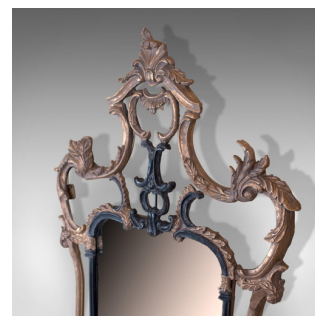

Large Antique Wall Mirror, Victorian, Classical Revival, Metal, Giltwood, Gesso

**DESCRIPTION**

Our Stock # 18.5249

This is a large antique wall mirror, a Victorian classical revival mirror in gilt metal, giltwood and gesso frame, dating to circa 1900.

- A striking combination in the black and gold framework
- Pierced garlands, shells, scrolls and foliate detail
- Inner black painted, shaped mirror frame
- Quality, later, bevelled mirror plate
- Supplied with fixings ready to hang

An appealing and highly decorative mirror, ready for the home.

Search [London Fine for #18.5249](#), or scan the QR code for more photos and details

DIMENSIONS

Max Width: 76cm (30")

Max Depth: 5cm (2")

Max Height: 146cm (57.5")