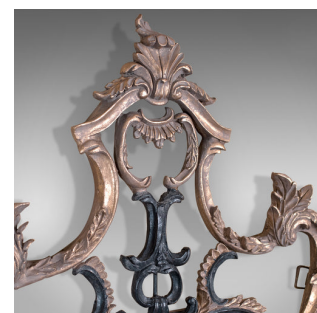

Large Antique Wall Mirror, Victorian, Classical Revival, Metal, Giltwood, Gesso

DESCRIPTION

Our Stock # 18.5249

This is a large antique wall mirror, a Victorian classical revival mirror in gilt metal, giltwood and gesso frame, dating to circa 1900.

- A striking combination in the black and gold framework
- Pierced garlands, shells, scrolls and foliate detail
- Inner black painted, shaped mirror frame
- Quality, later, bevelled mirror plate
- Supplied with fixings ready to hang

An appealing and highly decorative mirror, ready for the home.

Search [London Fine for #18.5249](#) , or scan the QR code for more photos and details

DIMENSIONS

Max Width: 76cm (30")

Max Depth: 5cm (2")

Max Height: 146cm (57.5")