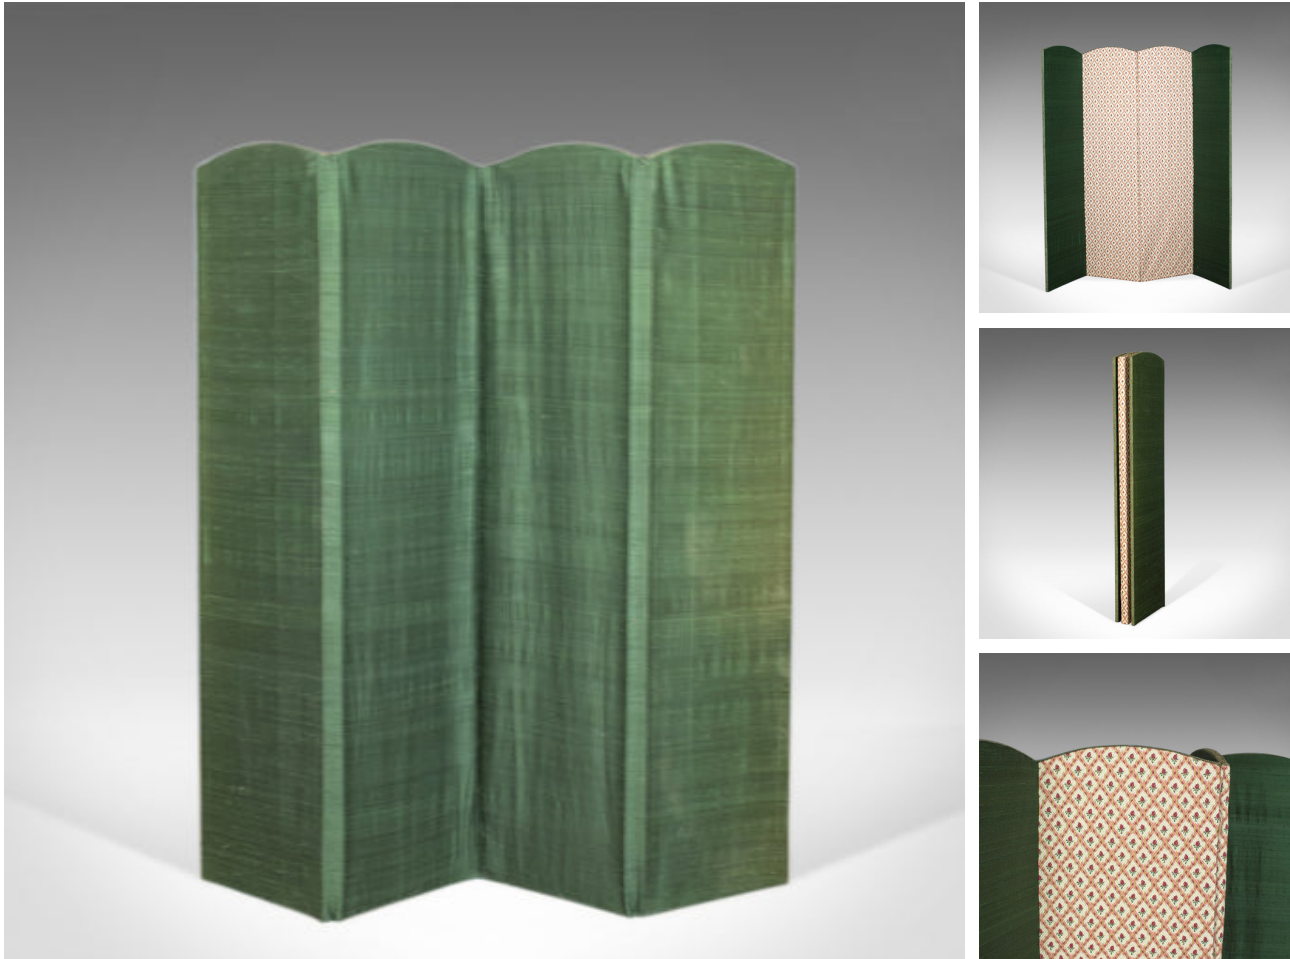

## Antique Four Fold Screen, Edwardian, Panel, Room Divider, Photographer's Prop

### DESCRIPTION

Our Stock # 18.5259

This is an antique four fold screen, an Edwardian panel screen. An English room divider perfect as a photographer's prop, dating to c.1910.

- Solid green silk cotton panels
- The reverse a pair of green panels flank two floral patterned
- Folds out to an angled, free standing position
- Attractive domed top to each panel
- Finished with a brocade trim

An antique screen with solid joints and construction, delivered ready for the home.

Search [London Fine for #18.5259](#), or scan the QR code for more photos and details

### DIMENSIONS

Each Panel:

Max Width: 39cm (15.25")

Max Depth: 2cm (.75")

Max Height: 153cm (60.25")