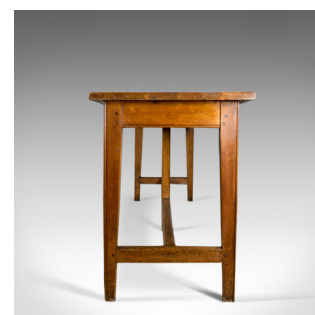

Antique Refectory Table, Victorian, Long, Narrow, Dining, Console, Oak, Circa 1880

DESCRIPTION

Our Stock # 18.5261

This is an antique refectory table, an English, Victorian, very long console table, suitable as a narrow dining table, in oak and dating to circa 1880.

- Attractive honey tones to the solid English oak
- Grain interest and a desirable aged patina
- Of quality craftsmanship with pegged joints
- Five plank top with planks running entire length
- Raised on five tapering square section legs
- United by an 'H' stretcher featuring stop ended chamfers

Rare to find an antique refectory console table at such a length. Solid joints and construction, delivered waxed, polished and ready for the home.

Search [London Fine for #18.5261](#), or scan the QR code for more photos and details

DIMENSIONS

Max Width: 279.5cm (110")

Max Depth: 59cm (23.25")

Max Height: 78cm (30.75")