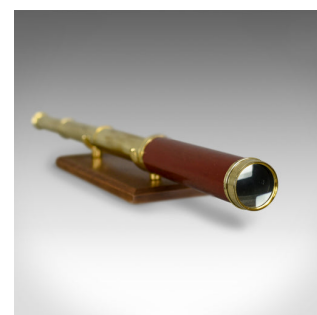

Antique Telescope, Three Draw Terrestrial, Achromatic, Refractor, Dollond c.1800

DESCRIPTION

Our Stock # 18.5063

This is an antique telescope, a three draw terrestrial achromatic refractor. An English Georgian piece by Dollond dating to circa 1800.

Perfect for bird watching, landscape appreciation, wildlife, or maritime observation. Equally suitable for observing the night sky. Supplied ready to enjoy.

- Engraved 'Dollond London'
- Presenting a clear, sharp optical performance
- Original leather carry case, strap absent
- Supplied with an London Fine oak and brass 'Captain's Stand' for display
- Parallel, painted fruitwood primary barrel
- Triple, brass, segmented draw tubes in good order
- Offering a smooth draw action and easy focus
- 42mm, 1.75" objective lens
- Swivel dust cover to flared eye cup

Search [London Fine for #18.5063](#) , or scan the QR code for more photos and details

DIMENSIONS

Fully Drawn Length: 72.5cm (28.5")

Closed Length: 23.5cm (9.25")

Objective Glass Diameter: 42cm (16.5")

Find out more about Dollond here...