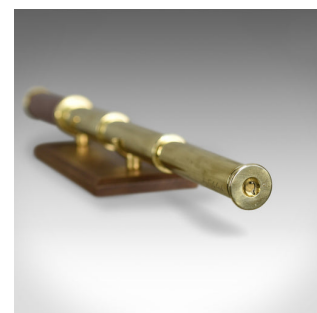

Antique Telescope, Three Draw Terrestrial, Achromatic, Refractor, Dollond c.1800

DESCRIPTION

Our Stock # 18.5063

This is an antique telescope, a three draw terrestrial achromatic refractor. An English Georgian piece by Dollond dating to circa 1800.

Perfect for bird watching, landscape appreciation, wildlife, or maritime observation. Equally suitable for observing the night sky. Supplied ready to enjoy.

- Engraved 'Dollond London'
- Presenting a clear, sharp optical performance
- Original leather carry case, strap absent
- Supplied with an London Fine oak and brass 'Captain's Stand' for display
- Parallel, painted fruitwood primary barrel
- Triple, brass, segmented draw tubes in good order
- Offering a smooth draw action and easy focus
- 42mm, 1.75" objective lens
- Swivel dust cover to flared eye cup

Search [London Fine for #18.5063](#) , or scan the QR code for more photos and details

DIMENSIONS

Fully Drawn Length: 72.5cm (28.5")

Closed Length: 23.5cm (9.25")

Objective Glass Diameter: 42cm (16.5")

Find out more about Dollond here...