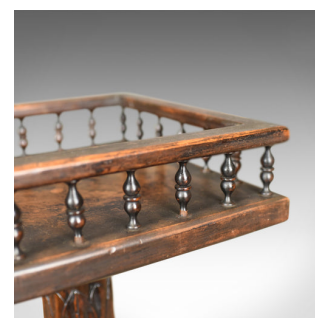

Antique Plant Stand, English, Victorian, Torchere, Table, Mahogany, Circa 1880

DESCRIPTION

Our Stock # 18.5206

This is an antique plant stand, an English, Victorian torchere table in mahogany dating to circa 1880.

- Attractive dark stained mahogany with a wax polished finish
- Well figured galleried platform featuring miniature turned spindles
- Raised on a baluster turned pillar decorated with carved acanthus leaves
- Central collar fluted with bead trace and ring turning
- Anchored in a square, stepped plinth standing upon bun feet

A super antique plant stand with solid joints and construction. Delivered waxed, polished and ready for the home.

Search [London Fine for #18.5206](#) , or scan the QR code for more photos and details

DIMENSIONS

Max Width: 27.5cm (10.75")

Max Depth: 27.5cm (10.75")

Max Height: 77cm (30.25")