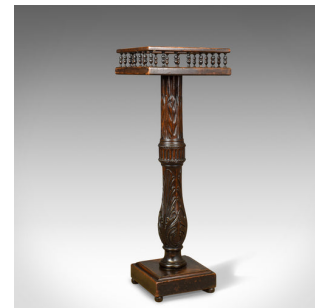

Antique Plant Stand, English, Victorian, Torchere, Table, Mahogany, Circa 1880

DESCRIPTION

Our Stock # 18.5206

This is an antique plant stand, an English, Victorian torchere table in mahogany dating to circa 1880.

- Attractive dark stained mahogany with a wax polished finish
- Well figured galleried platform featuring miniature turned spindles
- Raised on a baluster turned pillar decorated with carved acanthus leaves
- Central collar fluted with bead trace and ring turning
- Anchored in a square, stepped plinth standing upon bun feet

A super antique plant stand with solid joints and construction. Delivered waxed, polished and ready for the home.

Search [London Fine for #18.5206](#) , or scan the QR code for more photos and details

DIMENSIONS

Max Width: 27.5cm (10.75")

Max Depth: 27.5cm (10.75")

Max Height: 77cm (30.25")