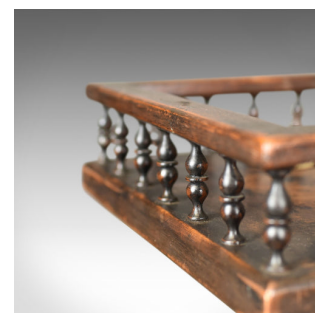

Antique Plant Stand, English, Victorian, Torchere, Table, Mahogany, Circa 1880

DESCRIPTION

Our Stock # 18.5206

This is an antique plant stand, an English, Victorian torchere table in mahogany dating to circa 1880.

- Attractive dark stained mahogany with a wax polished finish
- Well figured galleried platform featuring miniature turned spindles
- Raised on a baluster turned pillar decorated with carved acanthus leaves
- Central collar fluted with bead trace and ring turning
- Anchored in a square, stepped plinth standing upon bun feet

A super antique plant stand with solid joints and construction. Delivered waxed, polished and ready for the home.

Search [London Fine for #18.5206](#) , or scan the QR code for more photos and details

DIMENSIONS