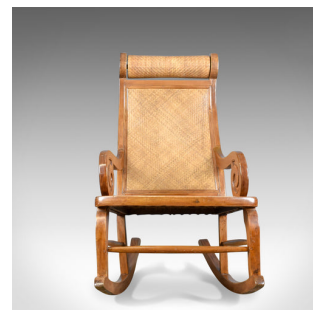

Mid-Century Vintage Rocking Chair, Hardwood, Rattan, Recliner, Circa 1970

**DESCRIPTION**

Our Stock # 18.5312

This is a mid-century vintage rocking chair, a hardwood and rattan recliner, circa 1970.

- Comfortable high back rocking chair
- Hardwood frame in very good order throughout
- Displaying attractive caramel tones in a wax polished finish
- Deep, taught seat close woven in rattan cane
- Revolving, shaped head rest
- Shaped armrests terminate in spiral carved supports
- Some marks consistent with careful use

A super example of a vintage rattan rocking chair. Solid joints and construction, delivered waxed, polished and ready for the home.

Search [London Fine for #18.5312](#) , or scan the QR code for more photos and details

DIMENSIONS

Max Width: 58cm (22.75")
Max Depth: 91.5cm (36")
Max Height: 96cm (37.75")
Seat Width: 43cm (17")
Seat Depth: 46cm (18")
Seat Height: 35.5cm (14")