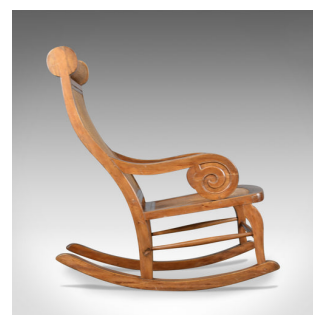

Mid-Century Vintage Rocking Chair, Hardwood, Rattan, Recliner, Circa 1970

**DESCRIPTION**

Our Stock # 18.5312

This is a mid-century vintage rocking chair, a hardwood and rattan recliner, circa 1970.

- Comfortable high back rocking chair
- Hardwood frame in very good order throughout
- Displaying attractive caramel tones in a wax polished finish
- Deep, taught seat close woven in rattan cane
- Revolving, shaped head rest
- Shaped armrests terminate in spiral carved supports
- Some marks consistent with careful use

A super example of a vintage rattan rocking chair. Solid joints and construction, delivered waxed, polished and ready for the home.

Search [London Fine for #18.5312](#) , or scan the QR code for more photos and details

DIMENSIONS

Max Width: 58cm (22.75")
Max Depth: 91.5cm (36")
Max Height: 96cm (37.75")
Seat Width: 43cm (17")
Seat Depth: 46cm (18")
Seat Height: 35.5cm (14")