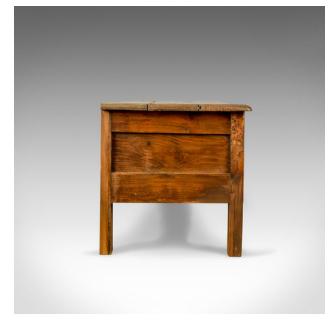

Antique Coffer, Long, French, Oak, Blanket Chest, Trunk, Circa 1800

DESCRIPTION

Our Stock # 18.5246

This is an antique coffer, a long, French, oak blanket chest or trunk dating to circa 1800 and later.

- Attractive biscuit hues to the oak with a wax polished finish
- Grain interest throughout and a desirable aged patina
- Classic French styling, well suited to stand at the foot of a bed
- Pegged joints for added strength to the quality construction
- Triple field panel front and back with single panelled ends
- Stout, shaped stiles extend as legs with a broad serpentine apron
- The three plank top is finished with an edge moulding
- The lid lifts on a pair of piano hinges to access voluminous storage within

A fine antique coffer in very good order. Solid joints and construction, delivered waxed, polished and ready for the home.

Search [London Fine for #18.5246](#) , or scan the QR code for more photos and details

DIMENSIONS

Max Width: 181.5cm (71.5")

Max Depth: 58cm (22.75")

Max Height: 60cm (23.5")