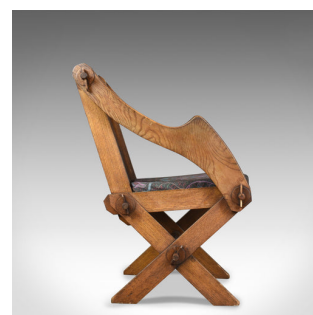

Antique Glastonbury Chair, English, Tudor Revival, Hall Seat, Circa 1900

**DESCRIPTION**

Our Stock # 18.5251

This is an antique Glastonbury chair, English Tudor Revival hall seat dating to the early 20th century, c.1900.

- A fine Glastonbury chair faithful to its origins
- Exhibiting ecclesiastical and gothic overtones
- Classic tusked joints – the 'keys' of wood were designed to be removed to simply disassemble the chair for transportation
- In English oak displaying grain interest in a wax polished finish
- Shaped armrests synonymous with the style
- Raised on 'X' frame legs united by a centre point stretcher
- Raked, plain panel back and seat with a later cushion for comfort

A desirable chair with solid joints and construction, delivered waxed, polished and ready for the home.

Search [London Fine for #18.5251](#) , or scan the QR code for more photos and details

DIMENSIONS

Max Width: 66cm (26")
Max Depth: 51cm (20")
Max Height: 77cm (30.25")
Seat Width: 51cm (20")
Seat Depth: 41cm (16.25")
Seat Height: 43cm (17")