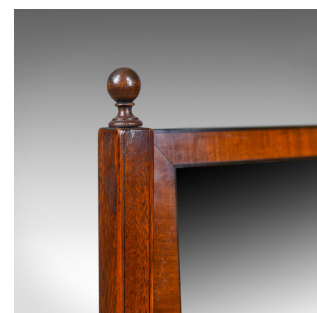

Large, Antique Dressing Table Mirror, Mahogany, Georgian, Platform, Toilet C1800

DESCRIPTION

Our Stock # 18.5286

This is a large antique dressing table mirror in mahogany. An English, Georgian, breakfront, vanity, platform, toilet mirror dating to circa 1800.

- A large adjustable mirror of country house proportions
- Fine mahogany displaying grain interest and a desirable aged patina
- Good consistent colour in a waxed polish finish
- Attractive, breakfront, three drawer platform raised on stemmed bun feet
- Contrasting shield escutcheon over lock, key absent
- Drawers dressed with turned pulls
- Square section risers supporting later mirror plate
- Brass adjustment handles at the mid point with ball finials above
- Of quality craftsmanship and rare to find at this large size

A superb large antique dressing table toilet mirror. Solid joints and construction, delivered waxed, polished and ready for the home.

Search [London Fine for #18.5286](#) , or scan the QR code for more photos and details

DIMENSIONS

Max Width: 73.5cm (29")

Max Depth: 25.5cm (10")

Max Height: 68cm (26.75")