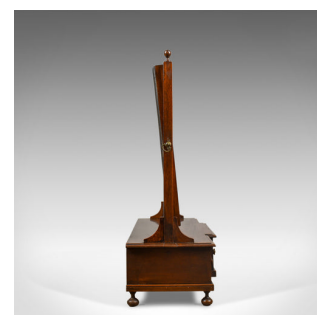

Large, Antique Dressing Table Mirror, Mahogany, Georgian, Platform, Toilet C1800

DESCRIPTION

Our Stock # 18.5286

This is a large antique dressing table mirror in mahogany. An English, Georgian, breakfront, vanity, platform, toilet mirror dating to circa 1800.

- A large adjustable mirror of country house proportions
- Fine mahogany displaying grain interest and a desirable aged patina
- Good consistent colour in a waxed polish finish
- Attractive, breakfront, three drawer platform raised on stemmed bun feet
- Contrasting shield escutcheon over lock, key absent
- Drawers dressed with turned pulls
- Square section risers supporting later mirror plate
- Brass adjustment handles at the mid point with ball finials above
- Of quality craftsmanship and rare to find at this large size

A superb large antique dressing table toilet mirror. Solid joints and construction, delivered waxed, polished and ready for the home.

Search [London Fine for #18.5286](#) , or scan the QR code for more photos and details

DIMENSIONS

Max Width: 73.5cm (29")

Max Depth: 25.5cm (10")

Max Height: 68cm (26.75")