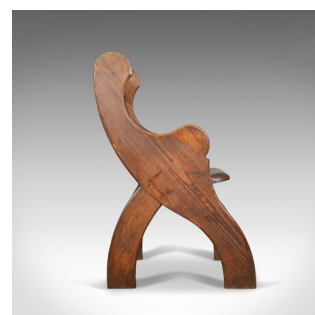

## Antique Hall Chair, English, Victorian Pitch Pine Armchair, Ecclesiastical c1880

**DESCRIPTION**

Our Stock # 18.5287

This is an antique hall chair, an English, Victorian, pitch pine armchair with ecclesiastical overtones dating to circa 1880.

- Good colour throughout with a wax polished finish
- Exhibiting ecclesiastical overtones
- 'X' frame construction, front legs rising into shaped armrests and wings
- Demi-lune fret cut decoration to the raked backrest
- Solid seat slab with loose cushion for comfort

A desirable chair with solid joints and construction, delivered waxed, polished and ready for the home.

Search [London Fine for #18.5287](#), or scan the QR code for more photos and details

**DIMENSIONS**