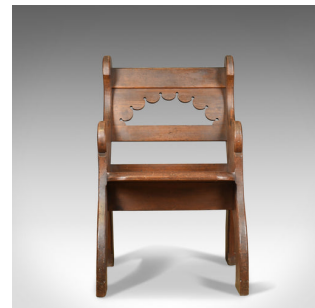

## Antique Hall Chair, English, Victorian Pitch Pine Armchair, Ecclesiastical c1880

**DESCRIPTION**

Our Stock # 18.5287

This is an antique hall chair, an English, Victorian, pitch pine armchair with ecclesiastical overtones dating to circa 1880.

- Good colour throughout with a wax polished finish
- Exhibiting ecclesiastical overtones
- 'X' frame construction, front legs rising into shaped armrests and wings
- Demi-lune fret cut decoration to the raked backrest
- Solid seat slab with loose cushion for comfort

A desirable chair with solid joints and construction, delivered waxed, polished and ready for the home.

Search [London Fine for #18.5287](#), or scan the QR code for more photos and details

**DIMENSIONS**

Max Width: 56.5cm (22.25")

Max Depth: 58.5cm (23")

Max Height: 91cm (35.75")

Seat Width: 48.5cm (19")

Seat Depth: 35.5cm (14")

Seat Height: 45.5cm (18")