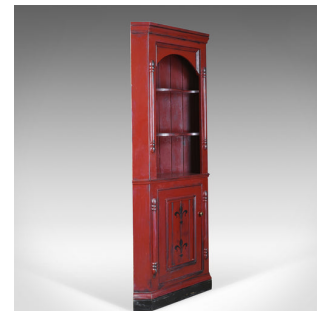

## Vintage Corner Cabinet, Late 20th Century, Painted, Pine Cupboard

### DESCRIPTION

Our Stock # 18.5291

This is a vintage corner cabinet, a late 20th century painted pine cupboard.

- Attractively finished in an aged rouge paint
- Waxed and polished for protection
- A pair of serpentine shelves to the upper cabinet
- A field panel door decorated with fleur-de-lis
- Turned brass pull operating a twist catch
- Single shelf divides the space within

An appealing cabinet with solid joints and construction. Delivered waxed, polished and ready for the home.

Search [London Fine for #18.5291](#) , or scan the QR code for more photos and details

### DIMENSIONS

Max Width: 80.5cm (31.75")

Max Depth: 41cm (16.25")

Max Height: 188cm (74")