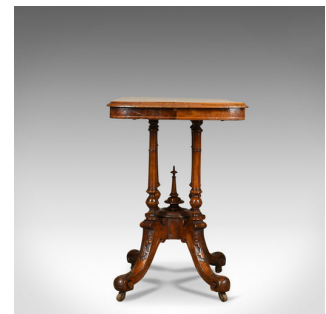

Antique Side Table, English, Victorian, Lamp, Burr Walnut, Circa 1870

DESCRIPTION

Our Stock # 18.5292

This is a delightful antique side table, an English, Victorian lamp table in burr walnut dating to c.1870.

- Well figured, butterfly book-matched English burr walnut
- Good colour in the butterscotch hues beneath a wax polished finish
- Of good proportion with a desirable aged patina and retaining period features
- A tramline boxwood string perimeter with fine foliate sprays to the corners
- A chamfered edge detail over modest frieze with string detail
- Some sympathetic historic repairs to the veneer, nothing to detract
- A stable platform raised on four ring turned and tapered legs
- United by a cylinder stretcher capped with finial adornment
- Standing upon cabriole legs decorated with carved acanthus leaves and carvings
- Riding upon lignum vitae castors in brass swivel mounts

Search [London Fine for #18.5292](#) , or scan the QR code for more photos and details

DIMENSIONS

Max Width: 91.5cm (36")

Max Depth: 46cm (18")

Max Height: 69cm (27.25")