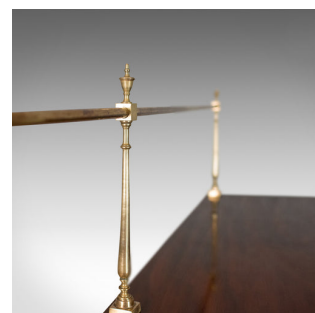

Large Antique Sideboard, English Regency, Server, Mahogany, Sheraton Circa 1820

DESCRIPTION

Our Stock # 18.5114

This is a large antique sideboard, an English Regency server in mahogany dating to the early 19th century circa 1820.

- Of country house proportions and exceptional quality
- Select mahogany with grain interest throughout
- Desirable aged patina in the lustrous, wax polished finish
- Displaying Sheraton influence and quality
 - Brass rail to rear featuring turned and tapered posts capped with classical vase finials

finials

- Expansive breakfront, top surface displays well with curved ends
- Raised on six, square section, tapering legs terminating in spade feet
- Later, discreet butler access hatch to one end
- Cupboard doors with good graining and framed with cross-banded borders
- Drawer front butterfly veneered with cross-banding
- Superior quality handles featuring pressed brass back-plates

Search [London Fine for #18.5114](#) , or scan the QR code for more photos and details

DIMENSIONS

Max Width: 212.5cm (83.75")

Max Depth: 80cm (31.5")

Max Height: 95cm (37.5")

Plus Up-stand: 38cm (15")