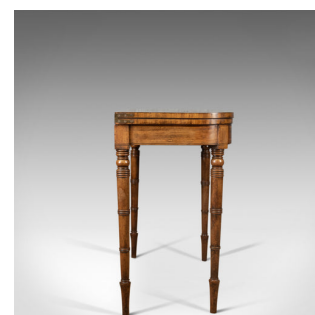

Antique Card Table, Late Georgian, English, Fold-Over, Games, Circa 1820

DESCRIPTION

Our Stock # 18.5232

This is an antique card table, a late Georgian, English fold-over games table dating to circa 1820.

- Super pale mahogany displaying grain interest
- Good colour and a desirable aged patina
- Finely crossbanded, complimentary border
- Inlaid, breakfront blocks to the frieze
- Rounded corners to the fold over top
- Raised on elegant tapering, triple turned legs
- Twin hinged leg supports swing out easily to support
- Professionally fitted later baize to the playing surface

A fine antique card table with solid joints and construction. Delivered waxed, polished and ready for the home.

Search [London Fine for #18.5232](#) , or scan the QR code for more photos and details

DIMENSIONS