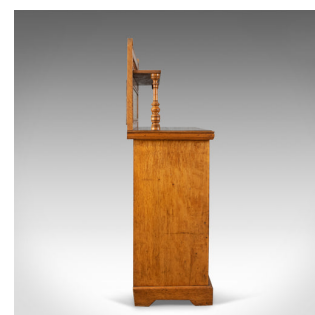

## Antique Chiffonier Sideboard, English, Oak, Credenza Buffet Cabinet, Circa 1880

### DESCRIPTION

Our Stock # 18.5268

This is an antique chiffonier sideboard, an English, oak credenza buffet cabinet, displaying gothic overtones and dating to circa 1880.

- Of quality craftsmanship in well figured English oak
- Displaying wisps of medullary rays in the wax polished finish
- Tram line reeded decoration and raised on bracketed plinth base
- Mirror back beneath upper galleried shelf
- Supported on turned and tapered pillars
- A pair of drawers dressed with brass pulls
- Original locks present to drawers with key absent
- Beneath a pair of triple panel doors closing with a later twist catch
- Inside the space divided by a single shelf

An appealing antique chiffonier sideboard. Solid joints and construction, delivered waxed, polished and ready for the home.

Search [London Fine for #18.5268](#) , or scan the QR code for more photos and details

### DIMENSIONS

Max Width: 105.5cm (41.5")

Max Depth: 43cm (17")

Max Height: 136cm (53.5")

Counter Height: 89.5cm (35.25")