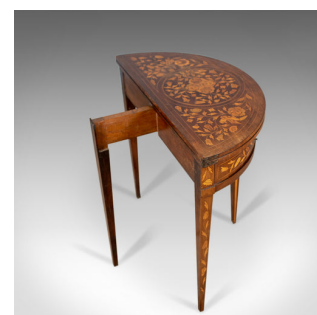

Antique Tea Table, Dutch, Fold-Over, Inlaid, Mahogany, Side, Circa 1780

DESCRIPTION

Our Stock # 18.5265

This is an antique tea table, a Dutch, fold over, inlaid, mahogany side table dating to circa 1780.

- Mahogany with grain interest and good colour throughout
- Desirable aged patina with a wax polished finish
- Extensively decorated with well executed, boxwood and holly inlay
- The demi-lune top profusely and attractively decorated
- Floral and foliate garlands with cockerels framed in tram line string borders
- Drawer fronts and legs similarly adorned with inlay
- Rear centre leg withdraws to offer support for fold over top
- Well hinged, the open top presents a pair of ovular inlaid garland decorations
- Beneath a pair of dovetailed, oak lined, beetle wing drawers offer useful storage
- Brass locks present, key absent

Search [London Fine for #18.5265](#), or scan the QR code for more photos and details

DIMENSIONS

Max Width: 78cm (30.75")
 Closed Depth: 38.5cm (15.25")
 Open Depth: 77.5cm (30.5")
 Max Height: 75.5cm (29.75")