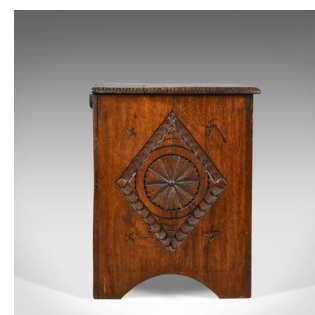

Antique Coffe, English, Oak, Chest, Victorian in Jacobean Taste, Circa 1880

DESCRIPTION

Our Stock # 18.5300

This is an antique coffe, an English oak chest, Victorian in the Jacobean taste, dating to the late 19th century circa 1880.

- Delightful biscuit hues to the English oak
- Grain interest and a desirable aged patina
- Profusely carved and presenting well
- Unusual half-width chest, well executed and in good proportion
- Twin panel front decorated with floral and foliate lozenges
- Rails and muntins and side panels also displaying carved interest
- Raised on shaped bracket feet all round
- The top displaying well with carved edge moulding
- Lifts on quality hinging to reveal voluminous storage within

Rare to find in such proportions. Solid joints and construction, delivered waxed, polished and ready for the home.

Search [London Fine for #18.5300](#), or scan the QR code for more photos and details

DIMENSIONS