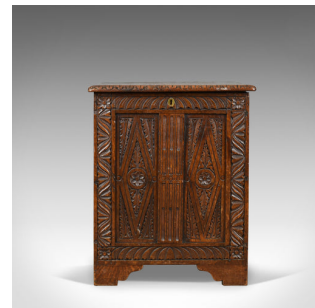

Antique Coffe, English, Oak, Chest, Victorian in Jacobean Taste, Circa 1880

DESCRIPTION

Our Stock # 18.5300
This is an antique coffe, an English oak chest, Victorian in the Jacobean taste, dating to the late 19th century circa 1880.

- Delightful biscuit hues to the English oak
- Grain interest and a desirable aged patina
- Profusely carved and presenting well
- Unusual half-width chest, well executed and in good proportion
- Twin panel front decorated with floral and foliate lozenges
- Rails and muntins and side panels also displaying carved interest
- Raised on shaped bracket feet all round
- The top displaying well with carved edge moulding
- Lifts on quality hinging to reveal voluminous storage within

DIMENSIONS

Max Width: 50cm (19.75")
Max Depth: 49cm (19.25")
Max Height: 61cm (24")