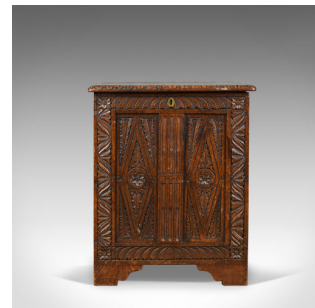

Antique Coffe, English, Oak, Chest, Victorian in Jacobean Taste, Circa 1880

DESCRIPTION

Our Stock # 18.5300

This is an antique coffe, an English oak chest, Victorian in the Jacobean taste, dating to the late 19th century circa 1880.

- Delightful biscuit hues to the English oak
- Grain interest and a desirable aged patina
- Profusely carved and presenting well
- Unusual half-width chest, well executed and in good proportion
- Twin panel front decorated with floral and foliate lozenges
- Rails and muntins and side panels also displaying carved interest
- Raised on shaped bracket feet all round
- The top displaying well with carved edge moulding
- Lifts on quality hinging to reveal voluminous storage within

Rare to find in such proportions. Solid joints and construction, delivered waxed, polished and ready for the home.

Search [London Fine for #18.5300](#), or scan the QR code for more photos and details

DIMENSIONS

Max Width: 50cm (19.75")

Max Depth: 49cm (19.25")

Max Height: 61cm (24")