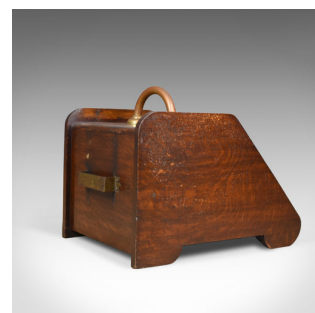

Large Antique Log Bin, Coal Purdonium, Edwardian, Fireside, Circa 1910

DESCRIPTION

Our Stock # 18.5313

This is a large antique log bin, a coal Purdonium from the Edwardian fireside dating to circa 1910.

- Very versatile offering use for coal, logs or kindling, or simply as a decorative item
- Delightful biscuit hues to the English oak displaying grain interest
- Quality brass work carrying handle and lid pull
- Rising from a shaped bracket base
- Shovel sleeve to the rear, shovel absent
- Of generous proportions, larger than most

A very pleasing English, Edwardian fireside cabinet presented in good antique condition. Solid joints and construction, delivered waxed, polished & ready for the home.

Search [London Fine for #18.5313](#) , or scan the QR code for more photos and details

DIMENSIONS

Max Width: 36cm (14.25")

Max Depth: 56cm (22")

Max Height: 41cm (16.25")