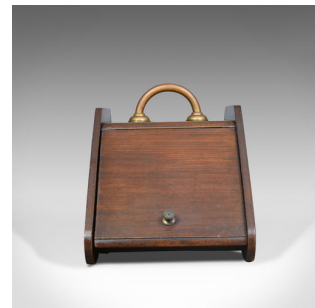

Large Antique Log Bin, Coal Purdonium, Edwardian, Fireside, Circa 1910

DESCRIPTION

Our Stock # 18.5313

This is a large antique log bin, a coal Purdonium from the Edwardian fireside dating to circa 1910.

- Very versatile offering use for coal, logs or kindling, or simply as a decorative item
- Delightful biscuit hues to the English oak displaying grain interest
- Quality brass work carrying handle and lid pull
- Rising from a shaped bracket base
- Shovel sleeve to the rear, shovel absent
- Of generous proportions, larger than most

A very pleasing English, Edwardian fireside cabinet presented in good antique condition. Solid joints and construction, delivered waxed, polished & ready for the home.

Search [London Fine for #18.5313](#) , or scan the QR code for more photos and details

DIMENSIONS

Max Width: 36cm (14.25")

Max Depth: 56cm (22")

Max Height: 41cm (16.25")