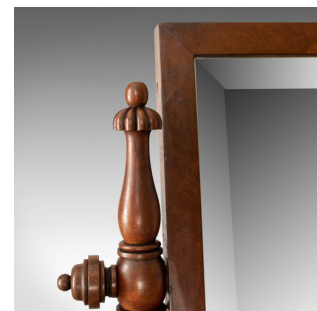

Large Antique Dressing Table Mirror, Flame Mahogany, William IV, Toilet, c.1835

DESCRIPTION

Our Stock # 18.5326

This is a large antique dressing table mirror in flame mahogany. An English, William IV, vanity, platform, toilet mirror dating to circa 1835.

- An adjustable mirror of country house proportions
- Flame mahogany displaying grain interest and a desirable aged patina
- Good consistent colour in a lustrous waxed polish finish
- Attractive, mahogany slab platform raised on bun feet
- Turned and tapered risers terminating in gadrooned finials
- Rectangular mitred frame showing later bevelled mirror plate
- Turned adjustment handles secure desired mirror angle

Of quality craftsmanship and rare to find at this large size. Solid joints and construction, delivered waxed, polished and ready for the home.

Search [London Fine for #18.5326](#) , or scan the QR code for more photos and details

DIMENSIONS

Max Width: 84cm (33")

Max Depth: 26cm (10.25")

Max Height: 64cm (25.25")