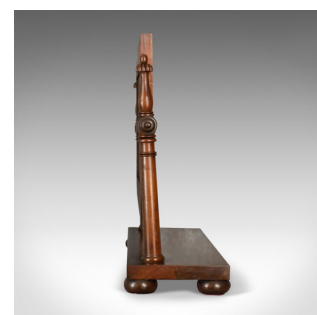

Large Antique Dressing Table Mirror, Flame Mahogany, William IV, Toilet, c.1835

DESCRIPTION

Our Stock # 18.5326

This is a large antique dressing table mirror in flame mahogany. An English, William IV, vanity, platform, toilet mirror dating to circa 1835.

- An adjustable mirror of country house proportions
- Flame mahogany displaying grain interest and a desirable aged patina
- Good consistent colour in a lustrous waxed polish finish
- Attractive, mahogany slab platform raised on bun feet
- Turned and tapered risers terminating in gadrooned finials
- Rectangular mitred frame showing later bevelled mirror plate
- Turned adjustment handles secure desired mirror angle

Of quality craftsmanship and rare to find at this large size. Solid joints and construction, delivered waxed, polished and ready for the home.

Search [London Fine for #18.5326](#) , or scan the QR code for more photos and details

DIMENSIONS

Max Width: 84cm (33")

Max Depth: 26cm (10.25")

Max Height: 64cm (25.25")