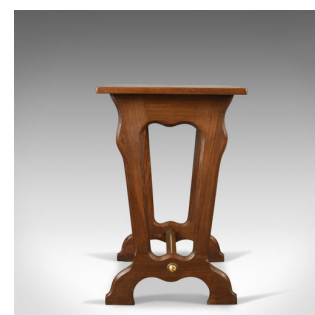

Antique Ship's Table, English, Edwardian, Teak, Brass, Side, Lamp, Circa 1910

DESCRIPTION

Our Stock # 18.5335

This is an antique ship's table, an English, Edwardian, teak and brass side or lamp table dating to circa 1910.

- Of quality craftsmanship in select teak timber
- Displaying excellent colour and grain throughout
- Beautiful grain detail to the framed top over serpentine apron
- Raised on a pair of open form, chamfered arch legs
- United by a brass, foot rest stretcher and brass end caps

An attractive and heavy side table of marine interest. Solid joints and construction, delivered waxed, polished and ready for the home.

Search [London Fine for #18.5335](#), or scan the QR code for more photos and details

DIMENSIONS

Max Width: 79.5cm (31.25")

Max Depth: 49.5cm (19.5")

Max Height: 74cm (29.25")

LIST PRICE

£895.00