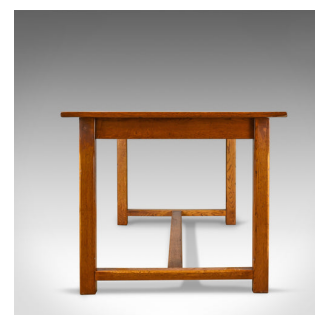

Refectory Dining Table, C20th in C17th Taste, Oak, Seating 6-8, Country Kitchen

DESCRIPTION

Our Stock # 18.5346

This is a refectory dining table, a 20th century piece in the 17th century taste. In oak and seating six to eight with English country kitchen appeal.

- Solid English oak displaying grain interest throughout
- Good colour and a desirable aged patina
- Broad planked top with cleated ends displays well
- Lustrous, wax polished finish
- Four, stout square section legs united by a centre stretcher

A quality dining table offering a comfortable and generous height. Solid joints and construction, delivered waxed, polished and ready for the home.

Search [London Fine for #18.5346](#) , or scan the QR code for more photos and details

DIMENSIONS

Max Width: 200cm (78.75")

Max Depth: 90cm (35.5")

Max Height: 76.5cm (30")