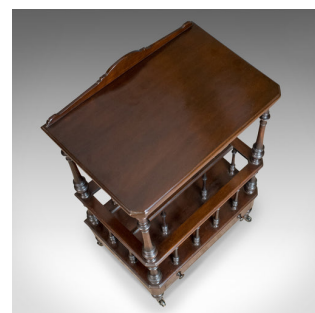

## Antique Canterbury Side Table, Mahogany, English, Victorian, Circa 1880

### DESCRIPTION

Our Stock # 18.5119

This is an antique Canterbury side table in mahogany, English and dating to the late Victorian period circa 1880.

- Attractive Canterbury rising up into table top
- Raised on squat turned legs riding upon the original ceramic castors
- Useful lower frieze drawer dressed with turned pulls
- Three divisions to the Canterbury raised on attractive turned spindles
- Four elegant risers carry the table top that displays grain interest
- Featuring canted front corners, edge moulding detail and a shaped rear up-stand

A charming and useful piece of furniture. Solid joints and construction, delivered waxed, polished and ready for the home.

Search [London Fine for #18.5119](#) , or scan the QR code for more photos and details

### DIMENSIONS

Max Width: 56cm (22")  
 Max Depth: 37cm (14.5")  
 Max Height: 87cm (34.25")  
 Plus Up-stand: 6cm (2.25")