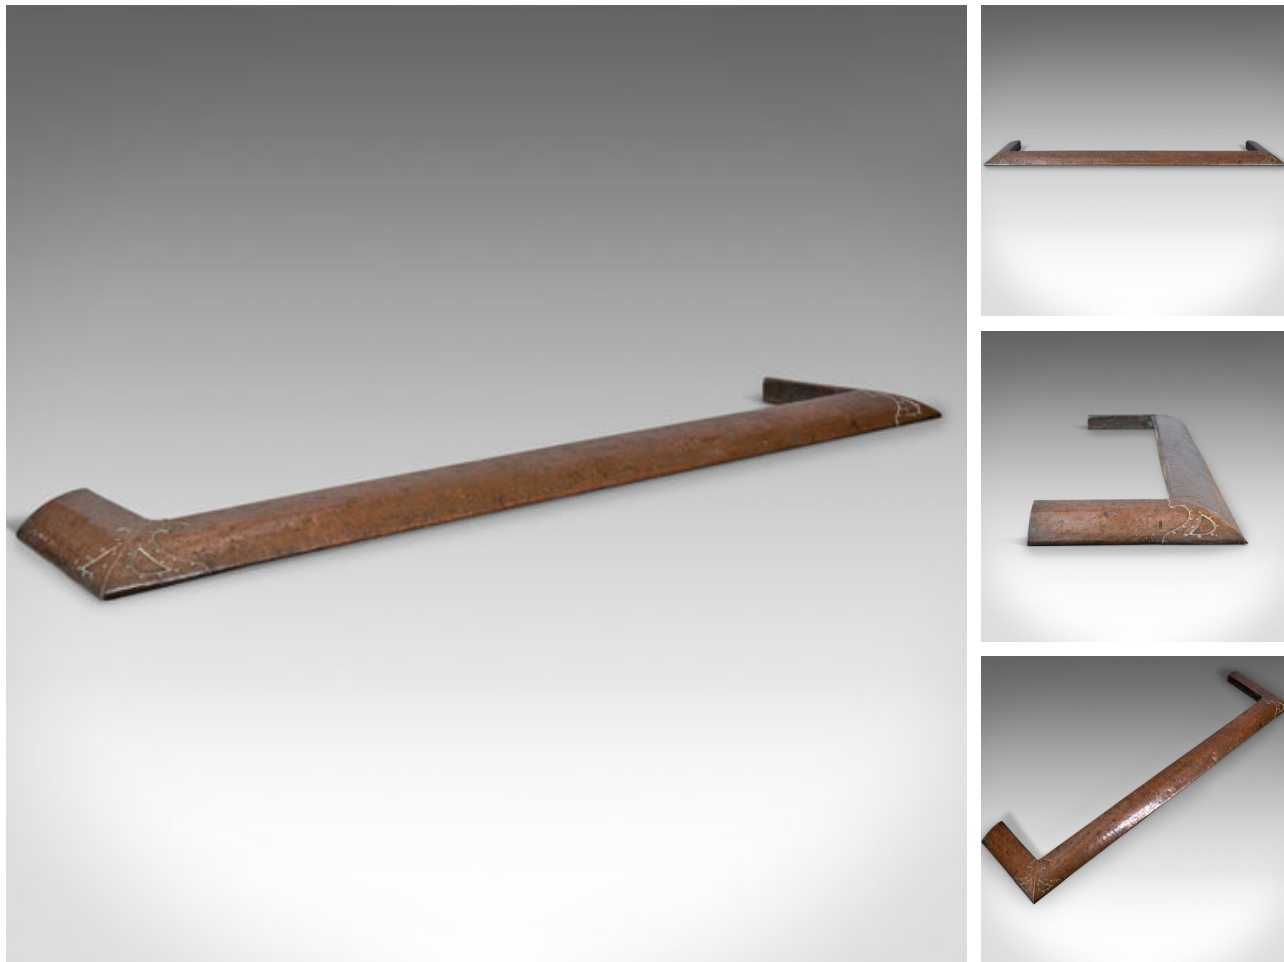

Large Antique Arts & Crafts Fire Kerb, Victorian Fireside Fender, English c.1900

DESCRIPTION

Our Stock # 18.5314

This is a large antique Arts & Crafts fire kerb, Victorian fireside fender, English circa 1900.

- Beautifully pressed swept form kerb
- Desirable patinated copper
- Attractive contrasting brass corner plates
- Running lozenge detail to the top
- Larger than most

An attractive period piece. Solid joints and construction, delivered ready for the home.

Search [London Fine for #18.5314](#), or scan the QR code for more photos and details

DIMENSIONS

External:

Max Width: 197cm (77.5")

Max Depth: 43.5cm (17.25")

Internal:

Max Width: 170cm (67")

Max Depth: 29.5cm (11.5")

Max Height: 7cm (2.75")