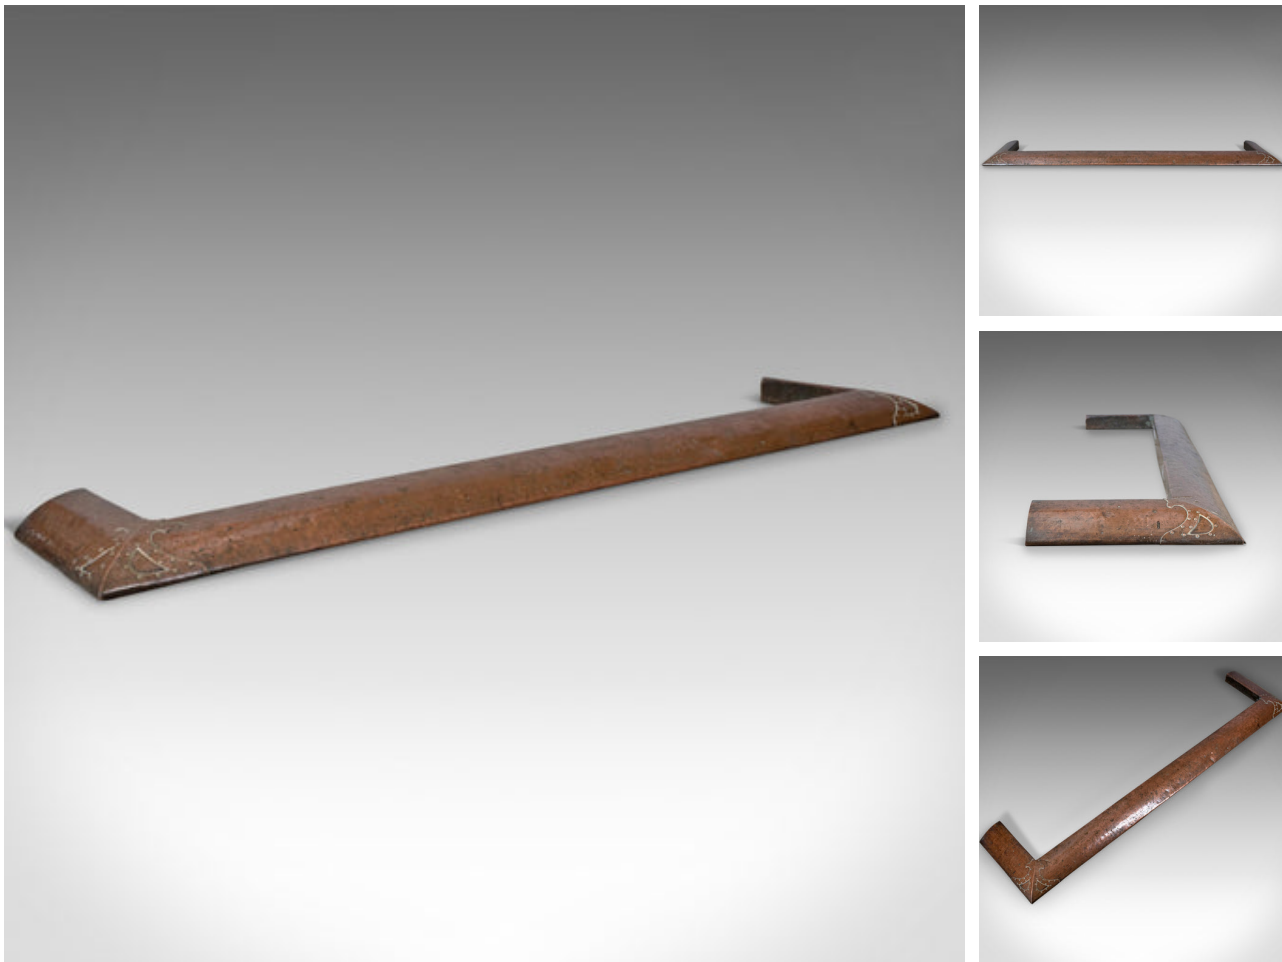

Large Antique Arts & Crafts Fire Kerb, Victorian Fireside Fender, English c.1900

**DESCRIPTION**

Our Stock # 18.5314

This is a large antique Arts & Crafts fire kerb, Victorian fireside fender, English circa 1900.

- Beautifully pressed swept form kerb
- Desirable patinated copper
- Attractive contrasting brass corner plates
- Running lozenge detail to the top
- Larger than most

An attractive period piece. Solid joints and construction, delivered ready for the home.

Search [London Fine for #18.5314](#), or scan the QR code for more photos and details

DIMENSIONS

External:

Max Width: 197cm (77.5")

Max Depth: 43.5cm (17.25")

Internal:

Max Width: 170cm (67")

Max Depth: 29.5cm (11.5")

Max Height: 7cm (2.75")