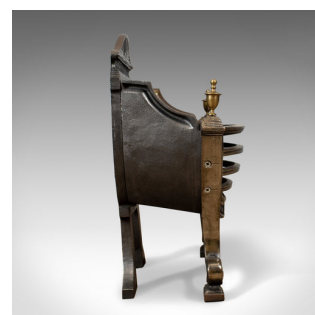

Vintage Fire Basket, English, 20th Century Georgian Revival Fireplace Grate

DESCRIPTION

Our Stock # LFA-1719

This is a vintage fire basket, an English, 20th Century Georgian revival fireplace grate.

- An attractive fire grate presented in very good vintage condition
- In lovely hand forged iron and pleasingly patinated chrome
- Suitable for all fuel types and finished in graphite grate polish
- Solidly constructed with classic English styling
- Dressed with brass finials to the front
- Large basket supported by stout scroll legs over chamfered feet
- Quadruple bow front rails so typical of earlier Georgian pieces
- Desirable humped back-plate for heat retention and reflection
- Removable grate for easy cleaning

A simply lovely grate to be welcomed into any fireside location. Solid joints and construction, delivered ready for the home.

Search [London Fine for #10.1719](#) , or scan the QR code for more photos and details

DIMENSIONS

Max Width: 56cm (22")

Max Depth: 31cm (12.25")

Max Height: 63.5cm (25")