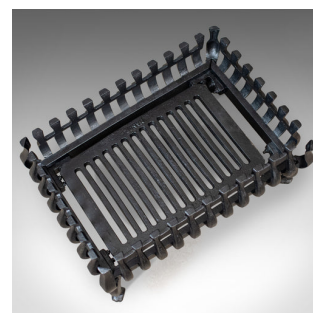

Mid-Sized Vintage Fire Basket, Fireplace Grate, Iron, Mid 20th Century

DESCRIPTION

Our Stock # 10.1796

This is a mid-sized vintage fire basket, a fireplace grate in iron dating to the mid 20th century.

- A fire grate presented in very good condition
- A quality free-standing basket in attractive hand forged & cast iron
- Useful low style standing over squat legs
- Solidly constructed and suitable for all fuel types
- Removable grate for ease of cleaning
- Classic English styling featuring subtle curved bar design
- Robust, of quality craftsmanship and finished in traditional black

A simply lovely grate to be welcomed into any fireside location, delivered ready for the home.

Search [London Fine for #10.1796](#) , or scan the QR code for more photos and details

DIMENSIONS

Max Width: 54cm (21.25")

Max Depth: 38cm (15")

Max Height: 24cm (9.5")