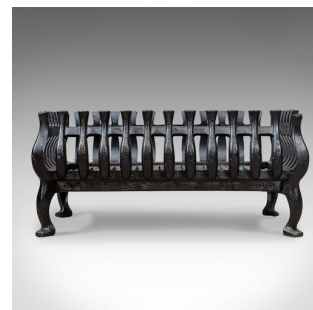

Mid-Sized Vintage Fire Basket, Fireplace Grate, Iron, Mid 20th Century

DESCRIPTION

Our Stock # 10.1796

This is a mid-sized vintage fire basket, a fireplace grate in iron dating to the mid 20th century.

- A fire grate presented in very good condition
- A quality free-standing basket in attractive hand forged & cast iron
- Useful low style standing over squat legs
- Solidly constructed and suitable for all fuel types
- Removable grate for ease of cleaning
- Classic English styling featuring subtle curved bar design
- Robust, of quality craftsmanship and finished in traditional black

A simply lovely grate to be welcomed into any fireside location, delivered ready for the home.

Search [London Fine for #10.1796](#) , or scan the QR code for more photos and details

DIMENSIONS

Max Width: 54cm (21.25")

Max Depth: 38cm (15")

Max Height: 24cm (9.5")