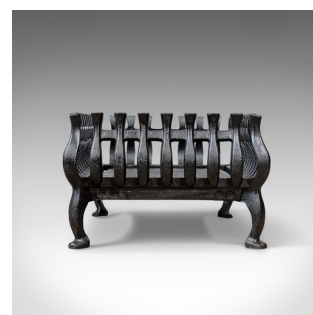

Mid-Sized Vintage Fire Basket, Fireplace Grate, Iron, Mid 20th Century

DESCRIPTION

Our Stock # 10.1796

This is a mid-sized vintage fire basket, a fireplace grate in iron dating to the mid 20th century.

- A fire grate presented in very good condition
- A quality free-standing basket in attractive hand forged & cast iron
- Useful low style standing over squat legs
- Solidly constructed and suitable for all fuel types
- Removable grate for ease of cleaning
- Classic English styling featuring subtle curved bar design
- Robust, of quality craftsmanship and finished in traditional black

A simply lovely grate to be welcomed into any fireside location, delivered ready for the home.

Search [London Fine for #10.1796](#) , or scan the QR code for more photos and details

DIMENSIONS

Max Width: 54cm (21.25")