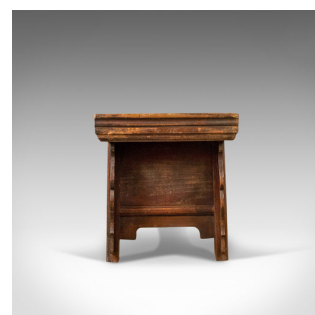

## Mid-Century Chinese Elm Low Cabinet-Seat, Broad Bench, Storage 20th Century

### DESCRIPTION

Our Stock # 18.5319

This is a mid-century, Chinese elm, low cabinet-seat, a broad bench with storage dating to the mid 20th century.

- Delightfully rustic appeal offering a seat with abundant storage
- Good colour and grain interest to the Chinese elm
- A suite of three drawers over lower, inner secret compartment
- The broad planked seat panel benefiting from shaped ends
- Panelled front flanked by serpentine brackets
- Field panel drawer fronts dressed with iron loop handles
- Raised on stout legs to a useful 60cm height

A super piece for any location. Solid joints and construction, delivered waxed, polished and ready for the home.

Search [London Fine for #18.5319](#), or scan the QR code for more photos and details

### DIMENSIONS

Max Width: 177cm (69.75")

Max Depth: 55cm (21.75")

Max Height: 60cm (23.5")