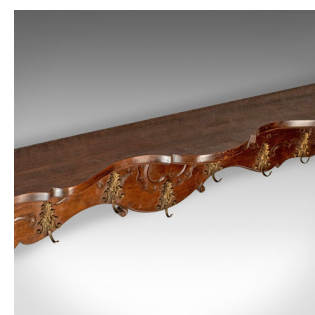

Antique Set of Coat Hooks, Edwardian, Wall Mounted, Hall Shelf, Walnut c.1910

DESCRIPTION

Our Stock # 18.5354

This is an antique set of coat hooks, an English, Edwardian, wall mounted hall shelf in walnut dating to the early 20th century circa 1910.

- Broad, of serpentine form and useful proportions
- In stout stocks of walnut displaying good colour throughout
- Grain interest and a desirable aged patina with a wax polished finish
- A suite of seven cast brass hooks ornately cast with visage and scrolls
- The backboard and shaped end brackets decorated with etched detail
- The shelf above with edge moulding detail
- Supplied with fixings ready to hang

An attractive and useful antique set of coat hooks. Solid joints and construction, delivered waxed, polished and ready for the home.

Search [London Fine for #18.5354](#) , or scan the QR code for more photos and details

DIMENSIONS

Max Width: 125.5cm (49.5")

Max Depth: 21cm (8.25")

Max Height: 24cm (9.5")