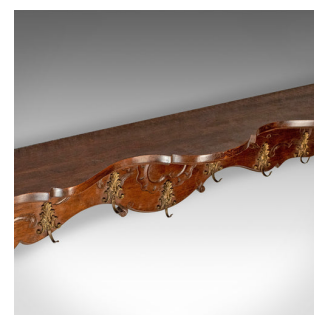

Antique Set of Coat Hooks, Edwardian, Wall Mounted, Hall Shelf, Walnut c.1910

DESCRIPTION

Our Stock # 18.5354

This is an antique set of coat hooks, an English, Edwardian, wall mounted hall shelf in walnut dating to the early 20th century circa 1910.

- Broad, of serpentine form and useful proportions
- In stout stocks of walnut displaying good colour throughout
- Grain interest and a desirable aged patina with a wax polished finish
- A suite of seven cast brass hooks ornately cast with visage and scrolls
- The backboard and shaped end brackets decorated with etched detail
- The shelf above with edge moulding detail
- Supplied with fixings ready to hang

An attractive and useful antique set of coat hooks. Solid joints and construction, delivered waxed, polished and ready for the home.

Search [London Fine for #18.5354](#) , or scan the QR code for more photos and details

DIMENSIONS

Max Width: 125.5cm (49.5")

Max Depth: 21cm (8.25")

Max Height: 24cm (9.5")