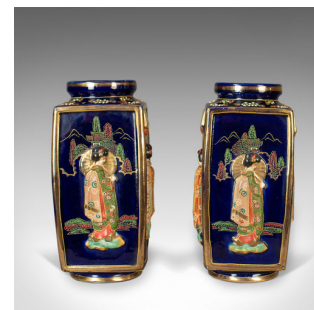

Antique Pair of Japanese Vases, Ceramic Pots, 20th Century

DESCRIPTION

Our Stock # 18.5356

This is an antique pair of Japanese vases, ceramic pots dating to the 20th century.

- Profusely decorated pair of ceramic vases
- Free from any damage or marks
- Scenes of ladies in kimonos, pagodas, trees and mountains
- Deep blue ground with gold highlights
- Of quality craftsmanship with maker's mark to the bases

A highly decorative pair of vases ready for the home.

Search [London Fine for #18.5356](#), or scan the QR code for more photos and details

DIMENSIONS

Max Width: 16cm (6.25")

Max Depth: 16cm (6.25")

Max Height: 31cm (12.25")