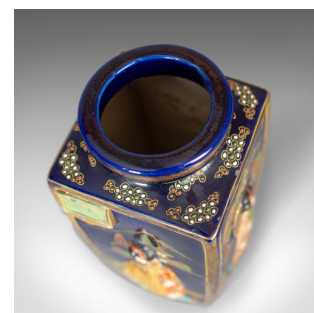

Antique Pair of Japanese Vases, Ceramic Pots, 20th Century

DESCRIPTION

Our Stock # 18.5356

This is an antique pair of Japanese vases, ceramic pots dating to the 20th century.

- Profusely decorated pair of ceramic vases
- Free from any damage or marks
- Scenes of ladies in kimonos, pagodas, trees and mountains
- Deep blue ground with gold highlights
- Of quality craftsmanship with maker's mark to the bases

A highly decorative pair of vases ready for the home.

Search [London Fine for #18.5356](#), or scan the QR code for more photos and details

DIMENSIONS

Max Width: 16cm (6.25")

Max Depth: 16cm (6.25")

Max Height: 31cm (12.25")