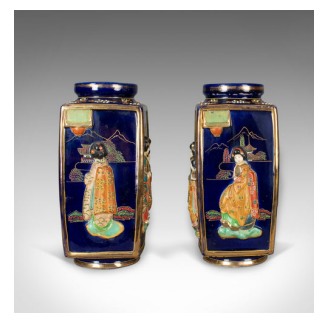

Antique Pair of Japanese Vases, Ceramic Pots, 20th Century

DESCRIPTION

Our Stock # 18.5356

This is an antique pair of Japanese vases, ceramic pots dating to the 20th century.

- Profusely decorated pair of ceramic vases
- Free from any damage or marks
- Scenes of ladies in kimonos, pagodas, trees and mountains
- Deep blue ground with gold highlights
- Of quality craftsmanship with maker's mark to the bases

A highly decorative pair of vases ready for the home.

Search [London Fine for #18.5356](#), or scan the QR code for more photos and details

DIMENSIONS

Max Width: 16cm (6.25")

Max Depth: 16cm (6.25")

Max Height: 31cm (12.25")