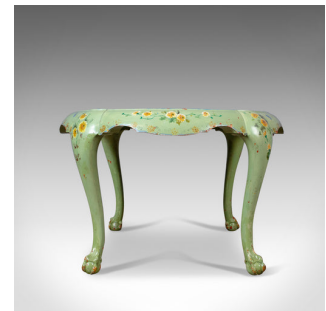

Antique Side Table, French, Country, Hand Painted, Coffee, Early 20th Century

DESCRIPTION

Our Stock # 18.5358

This is an antique side table, a French, country, hand painted coffee table dating to the early 20th century circa 1910.

- Attractive, hand painted French side table
- Decorated with flowers, foliage and butterflies on a pale green ground
- Ovular top with shaped corners, the perimeter delineated in pale aqua
- A shaped, serpentine frieze continuing the summer meadow theme
- Sinuous cabriole legs descend to ball and claw feet
- Desirable aged patina with a wax polished finish

A delightful example of turn of the century French country furniture. Solid joints and construction, delivered waxed, polished and ready for the home.

Search [London Fine for #18.5358](#) , or scan the QR code for more photos and details

DIMENSIONS

Max Width: 101.5cm (40")

Max Depth: 76cm (30")

Max Height: 48.25cm (19")