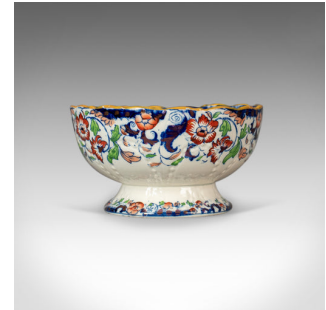

Antique Footed Bowl, Blue, White and Ochre, Ironstone, Fruit Circa 1900

DESCRIPTION

Our Stock # 18.5392

This is an antique footed bowl in blue, white and ochre. An Amherst Japan ironstone fruit bowl, made in England c.1900.

- An attractive bowl in good condition throughout
- Painted with floral and foliate detail with an ochre rim
- The theme continuing on the inside of the bowl
- The base marked "Amherst Japan, Ironstone"
- Free from any cracks or chips

A super antique footed bowl in good order throughout.

Search [London Fine for #18.5392](#) , or scan the QR code for more photos and details

DIMENSIONS

Max Width: 26cm (10.25")

Max Depth: 26cm (10.25")

Max Height: 23cm (9")