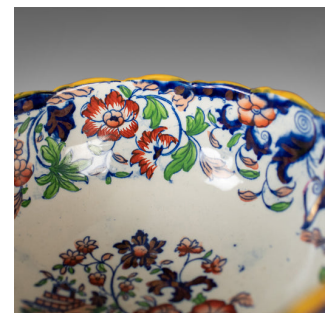

Antique Footed Bowl, Blue, White and Ochre, Ironstone, Fruit Circa 1900

DESCRIPTION

Our Stock # 18.5392

This is an antique footed bowl in blue, white and ochre. An Amherst Japan ironstone fruit bowl, made in England c.1900.

- An attractive bowl in good condition throughout
- Painted with floral and foliate detail with an ochre rim
- The theme continuing on the inside of the bowl
- The base marked "Amherst Japan, Ironstone"
- Free from any cracks or chips

A super antique footed bowl in good order throughout.

Search [London Fine for #18.5392](#) , or scan the QR code for more photos and details

DIMENSIONS

Max Width: 26cm (10.25")

Max Depth: 26cm (10.25")

Max Height: 23cm (9")