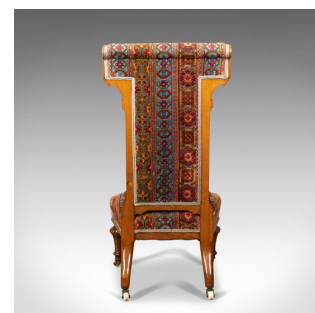

Antique Prie Dieu Chair, 19th Century, Regency, Walnut, Bedroom, Side Circa 1820

DESCRIPTION

Our Stock # 18.5369

This is an antique prie dieu chair, a 19th century, Regency chair in walnut. Ideal as a bedroom side chair and dating to c.1820.

- The walnut displaying good colour and grain interest
- Raised upon well formed reeded and flared, turned front legs
- Swept square section legs to the rear and riding upon ceramic castors all round
- Carved interest to the stiles and upper brackets
- Professionally upholstered in a quality cloth with brocade trim
- A warm palette displaying bands of stylised foliate detail
- Well sprung and traditionally stuffed with padded back and crest rail
- Presenting a show back; Ideal for centre room placement

A fine example of it's type, delivered waxed polished and ready for the home.

Search [London Fine for #18.5369](#) , or scan the [QR code](#) for more photos and details

DIMENSIONS

- Max Width: 51cm (20")
- Max Depth: 53.5cm (21")
- Max Height: 100cm (39.25")
- Seat Width: 51cm (20")
- Seat Depth: 41cm (16.25")
- Seat Height: 35.5cm (14")