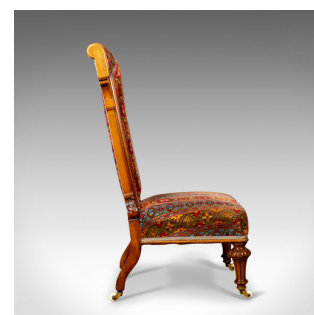

Antique Prie Dieu Chair, 19th Century, Regency, Walnut, Bedroom, Side Circa 1820

DESCRIPTION

Our Stock # 18.5369

This is an antique prie dieu chair, a 19th century, Regency chair in walnut. Ideal as a bedroom side chair and dating to c.1820.

- The walnut displaying good colour and grain interest
- Raised upon well formed reeded and flared, turned front legs
- Swept square section legs to the rear and riding upon ceramic castors all round
- Carved interest to the stiles and upper brackets
- Professionally upholstered in a quality cloth with brocade trim
- A warm palette displaying bands of stylised foliate detail
- Well sprung and traditionally stuffed with padded back and crest rail
- Presenting a show back; Ideal for centre room placement

A fine example of it's type, delivered waxed polished and ready for the home.

Search [London Fine for #18.5369](#), or scan the QR code for more photos and details

DIMENSIONS

- Max Width: 51cm (20")
- Max Depth: 53.5cm (21")
- Max Height: 100cm (39.25")
- Seat Width: 51cm (20")
- Seat Depth: 41cm (16.25")
- Seat Height: 35.5cm (14")