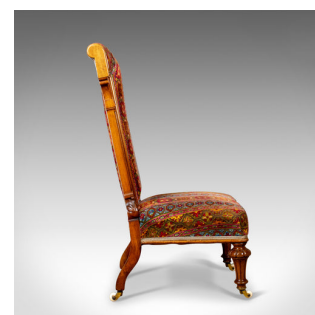

Antique Prie Dieu Chair, 19th Century, Regency, Walnut, Bedroom, Side Circa 1820

DESCRIPTION

Our Stock # 18.5369

This is an antique prie dieu chair, a 19th century, Regency chair in walnut. Ideal as a bedroom side chair and dating to c.1820.

- The walnut displaying good colour and grain interest
- Raised upon well formed reeded and flared, turned front legs
- Swept square section legs to the rear and riding upon ceramic castors all round
- Carved interest to the stiles and upper brackets
- Professionally upholstered in a quality cloth with brocade trim
- A warm palette displaying bands of stylised foliate detail
- Well sprung and traditionally stuffed with padded back and crest rail
- Presenting a show back; Ideal for centre room placement

A fine example of it's type, delivered waxed polished and ready for the home.

Search [London Fine for #18.5369](#) , or scan the [QR code](#) for more photos and details

DIMENSIONS

- Max Width: 51cm (20")
- Max Depth: 53.5cm (21")
- Max Height: 100cm (39.25")
- Seat Width: 51cm (20")
- Seat Depth: 41cm (16.25")
- Seat Height: 35.5cm (14")