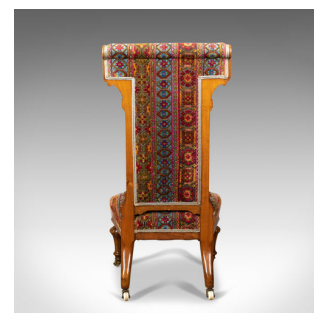

Antique Prie Dieu Chair, 19th Century, Regency, Walnut, Bedroom, Side Circa 1820

DESCRIPTION

Our Stock # 18.5369

This is an antique prie dieu chair, a 19th century, Regency chair in walnut. Ideal as a bedroom side chair and dating to c.1820.

- The walnut displaying good colour and grain interest
- Raised upon well formed reeded and flared, turned front legs
- Swept square section legs to the rear and riding upon ceramic castors all round
- Carved interest to the stiles and upper brackets
- Professionally upholstered in a quality cloth with brocade trim
- A warm palette displaying bands of stylised foliate detail
- Well sprung and traditionally stuffed with padded back and crest rail
- Presenting a show back; Ideal for centre room placement

A fine example of it's type, delivered waxed polished and ready for the home.

Search [London Fine for #18.5369](#), or scan the QR code for more photos and details

DIMENSIONS

- Max Width: 51cm (20")
- Max Depth: 53.5cm (21")
- Max Height: 100cm (39.25")
- Seat Width: 51cm (20")
- Seat Depth: 41cm (16.25")
- Seat Height: 35.5cm (14")