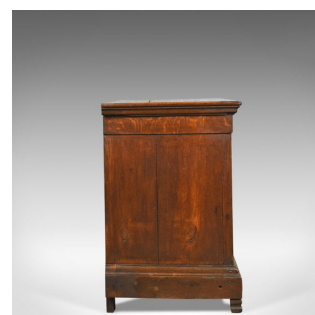

Antique Cupboard, 19th Century, French, Oak, Cabinet Circa 1850

DESCRIPTION

Our Stock # 18.5242

This is an antique cabinet, a 19th century, French, oak cabinet dating to circa 1850.

- Attractive warm hues to the oak with an appealing aged patina
- Plank top with attractive edge moulding detail
- Continuous, broad plinth base raised on shaped feet
- Twin field panel doors open on quality hingeing
- Closing with an iron slide bolt and inner hook to secure left hand door
- Single, stout shelf within offering generous storage

A super cabinet with bags of country charm. Solid joints and construction. Delivered waxed, polished and ready for the home.

Search [London Fine for #18.5242](#) , or scan the QR code for more photos and details

DIMENSIONS

Max Width: 109cm (43")

Max Depth: 51cm (20")

Max Height: 78cm (30.75")