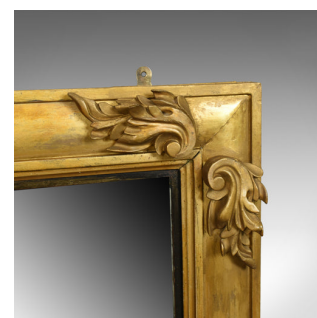

Antique Overmantel Mirror, English, Georgian, Wall, Giltwood, Gesso, Circa 1800

DESCRIPTION

Our Stock # 18.5258

This is an antique overmantel mirror, an English, Georgian wall mirror in giltwood and gesso frame dating to circa 1800.

- Attractive golden tones in the giltwood frame
- Three-quarter, broad cushion moulding
- Standing upon a breakfront plinth
- Hand-carved foliate decoration applied to the corners
- Quality later mirror plate displaying light foxing
- Supplied with fixings ready to hang

An interesting example to dress any mantelpiece. Solid joints and construction, delivered ready for the home.

Search [London Fine for #18.5258](#), or scan the QR code for more photos and details

DIMENSIONS