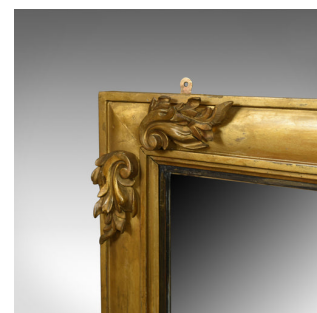

Antique Overmantel Mirror, English, Georgian, Wall, Giltwood, Gesso, Circa 1800

DESCRIPTION

Our Stock # 18.5258

This is an antique overmantel mirror, an English, Georgian wall mirror in giltwood and gesso frame dating to circa 1800.

- Attractive golden tones in the giltwood frame
- Three-quarter, broad cushion moulding
- Standing upon a breakfront plinth
- Hand-carved foliate decoration applied to the corners
- Quality later mirror plate displaying light foxing
- Supplied with fixings ready to hang

An interesting example to dress any mantelpiece. Solid joints and construction, delivered ready for the home.

Search [London Fine for #18.5258](#), or scan the QR code for more photos and details

DIMENSIONS

Max Width: 113cm (44.5")

Max Height: 66.5cm (26.25")

Max Depth: 7.5cm (3")