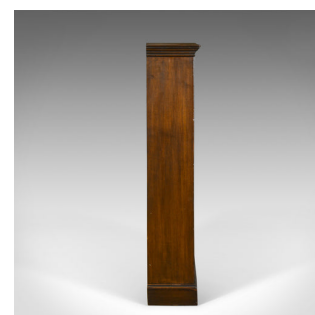

## Antique Open Bookcase, English, Victorian, Book Shelves, Oak, Circa 1890

### DESCRIPTION

Our Stock # 18.5336

This is an antique open bookcase, an English, Victorian set of book shelves in oak and dating to the late 19th century circa 1890.

- Midsize & practical offering abundant shelf space
- Appealing dark tones to the English oak
- Showing desirable tone and fine quality graining
- Top displays well, finished with a moulded edge detail
- Stout 2 inch thick, triple reeded side panels
- Raised on a chamfered, continuous plinth base
- Three fully adjustable shelves offering an internal depth of 19cm (7.5")
- Quality back panelling in good order throughout
- Of quality craftsmanship with attractive proportions

Solidly jointed and robust, a versatile bookcase to be welcomed into any location.

Search [London Fine for #18.5336](#) , or scan the QR code for more photos and details