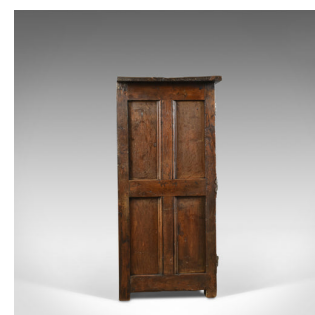

Antique Long Cupboard, Large, Heavy, Early, English, Oak, Panelled C17th & Later

DESCRIPTION

Our Stock # 18.5353

This is an appealing antique long cupboard. A large and heavy, early English oak panelled cupboard dating to the 17th century and later.

- Fabulous early oak panel, pegged construction
- Good colour, displaying grain interest with wisps of medullary rays
- Large proportions, stout stocks and a desirable aged patina
- Featuring a pair of large six panel doors
- Swinging on a compliment of rustic iron strap hinges
- Closing snugly and retaining the original iron lock, key absent
- Inside offers a pair of thick, solid oak, full width shelves
- Each end benefiting from four panels with an eight panel back
- The solid plank top displays well with aged appeal
- Standing upon the extended stiles at each corner

Search [London Fine for #18.5353](#), or scan the QR code for more photos and details

DIMENSIONS

Max Width: 189.5cm (74.5")

Max Depth: 52cm (20.5")

Max Height: 113cm (44.5")