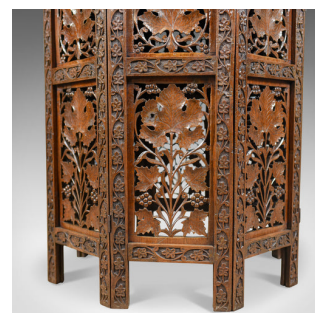

Antique Campaign Table, Carved, Anglo-Indian, Teak, Side, Circa 1900

DESCRIPTION

Our Stock # 18.5370

This is an antique campaign table, a beautifully carved, Anglo-Indian, teak side table dating to the turn of the century c.1900.

- Profusely carved in deep relief
- Fruit and foliate detail to the octagonal top
- Pierced detailing to folding legs
- Dismantles into folding legs and slab top for easy campaign transportation
- Solid teak construction, highly durable
- Desirable deep chocolate tones and an aged patina

A super example in fine order, delivered waxed, polished and ready for the home.

Search [London Fine for #18.5370](#) , or scan the QR code for more photos and details

DIMENSIONS

Max Width: 53.5cm (21")

Max Depth: 53.5cm (21")