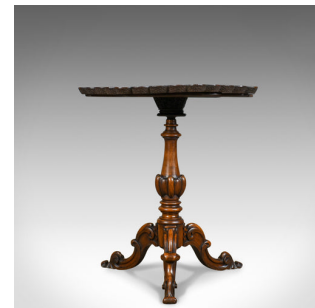

Antique Wine Table, English, Victorian, Octagonal, Side, Rosewood, Circa 1870

DESCRIPTION

Our Stock # 18.5372

This is an antique wine table, an English, Victorian, octagonal, side table in rosewood dating to circa 1870.

- Crafted in select stocks of quality rosewood
- Good colour and grain interest in a lustrous wax polished finish
- Of quality craftsmanship with a desirable aged patina
- Dished, octagonal top features an intricately relief carved border
- Well executed ripple edge cups enclose an intertwining foliate band
- The well figured centre panel presents an ample platform
- Raised on a stout turned stem with gadrooned bell flower cup
- A tripod of cabriole legs feature elaborate scroll detail
- Finished with an inverted finial decoration

An attractive table with minor deflection to the top. Solid joints and construction. Delivered waxed, polished and ready for the home.

Search [London Fine for #18.5372](#) , or scan the QR code for more photos and details

DIMENSIONS

Max Width: 61cm (24")
Max Depth: 61cm (24")
Max Height: 66cm (26")