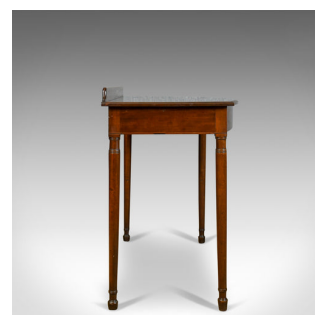

Antique Console Table, English, Georgian, Mahogany, Side, Circa 1800

DESCRIPTION

Our Stock # 18.5381

This is an antique console table, an English, Georgian, mahogany side table dating to the early 19th century, circa 1800.

- Presenting good colour in a wax polished finish
- Well figured grain interest with a desirable aged patina
- Of quality craftsmanship and in good proportion
- The top displays well with a gentle bow front
- A modest up-stand to the rear
- Over narrow frieze
- Raised on gently tapering, ring turned legs
- The top projecting at the rear for close wall placement

An elegant antique console table with solid joints and construction. Delivered waxed, polished and ready for the home.

Search [London Fine for #18.5381](#) , or scan the QR code for more photos and details

DIMENSIONS

Max Width: 109cm (43")

Max Depth: 52cm (20.5")

Max Height: 73cm (28.75")

Plus Up-stand: 5.5cm (2.25")