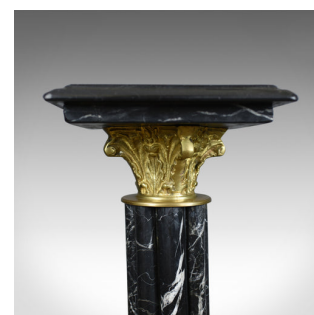

Heavy Marble and Gilt Metal Pedestal, Mid C20th Stand in the Victorian Taste

DESCRIPTION

Our Stock # 18.5385

This is a heavy marble and gilt metal pedestal, a mid 20th century stand in the Victorian taste.

- Of classical form and quality craftsmanship
- Attractively veined black marble
- Gilt metal appliqué decoration
- Raised on a stepped plinth decorated with classical motif
- The fluted column anchored in a gilt collar
- Crowned with a well executed gilt capitool
- Beneath a stepped platform top

Weighing approximately 33Kg (72lb) the pedestal offers a very stable platform. Delivered polished and ready for the home.

Search [London Fine for #18.5385](#), or scan the QR code for more photos and details