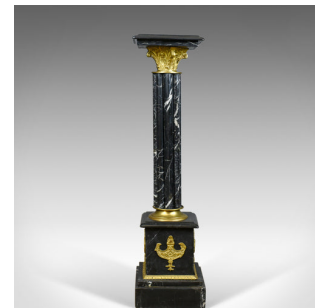

Heavy Marble and Gilt Metal Pedestal, Mid C20th Stand in the Victorian Taste

DESCRIPTION

Our Stock # 18.5385

This is a heavy marble and gilt metal pedestal, a mid 20th century stand in the Victorian taste.

- Of classical form and quality craftsmanship
- Attractively veined black marble
- Gilt metal appliqué decoration
- Raised on a stepped plinth decorated with classical motif
- The fluted column anchored in a gilt collar
- Crowned with a well executed gilt capitool
- Beneath a stepped platform top

Weighing approximately 33Kg (72lb) the pedestal offers a very stable platform. Delivered polished and ready for the home.

Search [London Fine for #18.5385](#), or scan the QR code for more photos and details

DIMENSIONS

Max Width: 26cm (10.25")

Max Depth: 26cm (10.25")

Max Height: 101cm (39.75")