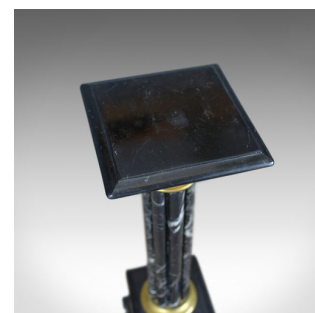

Heavy Marble and Gilt Metal Pedestal, Mid C20th Stand in the Victorian Taste

DESCRIPTION

Our Stock # 18.5385

This is a heavy marble and gilt metal pedestal, a mid 20th century stand in the Victorian taste.

- Of classical form and quality craftsmanship
- Attractively veined black marble
- Gilt metal appliqué decoration
- Raised on a stepped plinth decorated with classical motif
- The fluted column anchored in a gilt collar
- Crowned with a well executed gilt capitool
- Beneath a stepped platform top

Weighing approximately 33Kg (72lb) the pedestal offers a very stable platform. Delivered polished and ready for the home.

Search [London Fine for #18.5385](#), or scan the QR code for more photos and details

DIMENSIONS

Max Width: 26cm (10.25")

Max Depth: 26cm (10.25")

Max Height: 101cm (39.75")