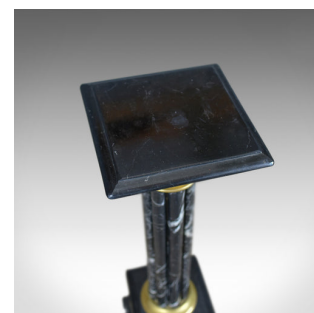

Heavy Marble and Gilt Metal Pedestal, Mid C20th Stand in the Victorian Taste

DESCRIPTION

Our Stock # 18.5385

This is a heavy marble and gilt metal pedestal, a mid 20th century stand in the Victorian taste.

- Of classical form and quality craftsmanship
- Attractively veined black marble
- Gilt metal appliqué decoration
- Raised on a stepped plinth decorated with classical motif
- The fluted column anchored in a gilt collar
- Crowned with a well executed gilt capitool
- Beneath a stepped platform top

Weighing approximately 33Kg (72lb) the pedestal offers a very stable platform. Delivered polished and ready for the home.

Search [London Fine for #18.5385](#), or scan the QR code for more photos and details

DIMENSIONS

Max Width: 26cm (10.25")

Max Depth: 26cm (10.25")

Max Height: 101cm (39.75")