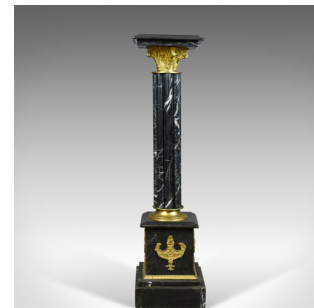

Heavy Marble and Gilt Metal Pedestal, Mid C20th Stand in the Victorian Taste

DESCRIPTION

Our Stock # 18.5385

This is a heavy marble and gilt metal pedestal, a mid 20th century stand in the Victorian taste.

- Of classical form and quality craftsmanship
- Attractively veined black marble
- Gilt metal appliqué decoration
- Raised on a stepped plinth decorated with classical motif
- The fluted column anchored in a gilt collar
- Crowned with a well executed gilt capitool
- Beneath a stepped platform top

Weighing approximately 33Kg (72lb) the pedestal offers a very stable platform. Delivered polished and ready for the home.

Search [London Fine for #18.5385](#), or scan the QR code for more photos and details

DIMENSIONS

Max Width: 26cm (10.25")

Max Depth: 26cm (10.25")

Max Height: 101cm (39.75")