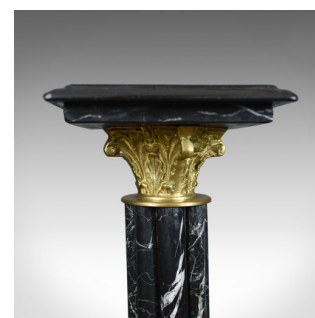

Heavy Marble and Gilt Metal Pedestal, Mid C20th Stand in the Victorian Taste

DESCRIPTION

Our Stock # 18.5385

This is a heavy marble and gilt metal pedestal, a mid 20th century stand in the Victorian taste.

- Of classical form and quality craftsmanship
- Attractively veined black marble
- Gilt metal appliqué decoration
- Raised on a stepped plinth decorated with classical motif
- The fluted column anchored in a gilt collar
- Crowned with a well executed gilt capitool
- Beneath a stepped platform top

Weighing approximately 33Kg (72lb) the pedestal offers a very stable platform. Delivered polished and ready for the home.

Search [London Fine for #18.5385](#), or scan the QR code for more photos and details